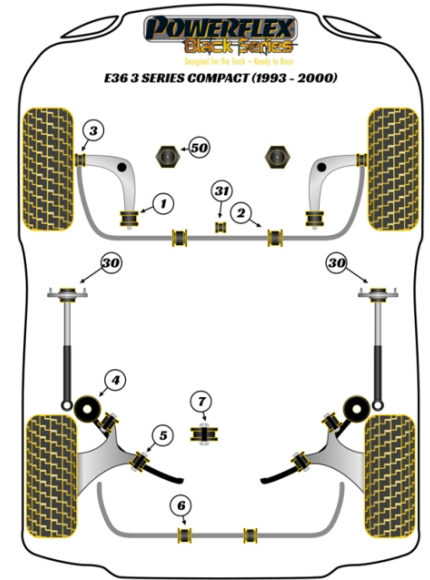

Notes

- PFF5-303 is an eccentric bush for the M3 or where increased caster is required.
- Please check front and rear anti-roll bar size before ordering.
- PFF5-304 is designed to fit models where the Anti Roll Bar joins lower arm, not the shock absorber.
- For the rear trailing arms use either PFR5-306 or on-car adjustable bushes PFR5-306G.
- PFR5-5630-10 fits cars with standard or aftermarket rear dampers with a 10mm pin. PFR5-5630-12 fits aftermarket rear dampers with a 12mm pin.
- PFF5-4650 not recommended for Diesel models

In addition to the Black Series parts listed please check the Road Series website for other bushes suitable for this car such as engine or transmission mountings.

FRONT LOWER WISHBONE REAR BUSH (CONCENTRIC)

inc. VAT **£39.84**

REAR TRAILING ARM BUSH ADJUSTABLE

Qty Per Car **4**

Diagram Ref. **5**

Part No. **PFR5-306GBLK**

exc. VAT **£48.65**

inc. VAT **£58.38**

REAR SHOCK TOP MOUNT BRACKET AND BUSH 10MM

Qty Per Car **2**

Diagram Ref. **30**

Part No. **PFR5-5630-10BLK**

exc. VAT **£57.55**

inc. VAT **£69.06**

REAR SHOCK TOP MOUNT BRACKET AND BUSH 12MM

Qty Per Car **2**

Diagram Ref. **30**