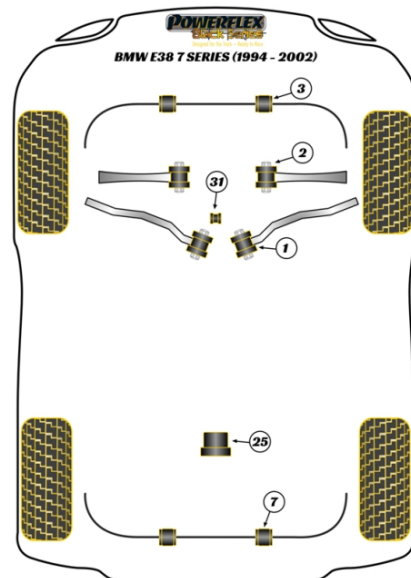

### FRONT LOWER CONTROL ARM BUSH

Qty Per Car 2

Diagram Ref. 1

Part No. **PFF5-1001BLK**

exc. VAT **£35.05**

inc. VAT **£42.06**

### FRONT TRACK CONTROL ARM INNER BUSH

Qty Per Car 2

Diagram Ref. 2

Part No. **PFF5-1002BLK**

exc. VAT **£43.45**

inc. VAT **£52.14**

### FRONT ANTI ROLL BAR MOUNTING BUSH 20.5MM

Qty Per Car 2

Diagram Ref. 3

Part No. **PFF5-503-205BLK**

exc. VAT **£24.30**

inc. VAT **£29.16**

### REAR DIFF FRONT MOUNTING BUSH

Qty Per Car 1

Diagram Ref. 25

Part No. **PFR5-524BLK**

exc. VAT **£35.00**

inc. VAT **£42.00**