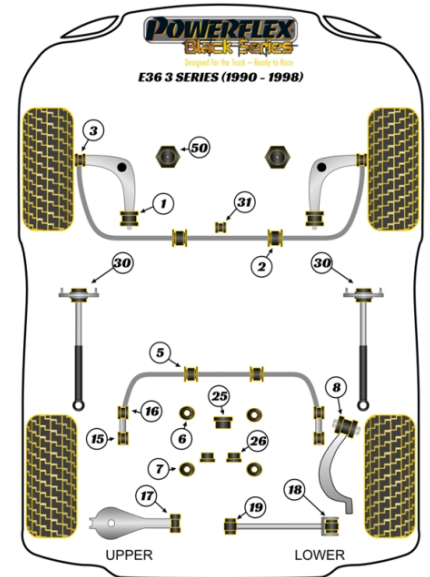

- PFF5-303 is an eccentric bush for the M3 or where increased castor is required
- PFF5-301 is an concentric bush for non M3 models
- PFF5-304 is designed to fit models where the Anti Roll Bar joins the lower arm not the shock absorber. This part will not fit the M' versions as a consequence.
- PFR5-5630-10 fits cars with standard or aftermarket rear shock absorber with a 10mm pin, PFR5-5630-12 fits cars with aftermarket rear shock absorbers with a 12mm pin. Neither fit Cabriolet models
- PFR5-324 fits later M3 Evo models where the bush fits into a separate mounting bracket
- PFR5-325 fits all models, (M3 models upto 1996) with the bush in the subframe PFR5-326 fits all models including all M3 models
- PFR5-4615G replaces the original arm and inner bush and allows on car adjustment of camber. For a replacement bush only to fit in the original arm, please use PFR5-4616.
- Please check front and rear roll bar size before ordering.

In addition to the Black Series parts listed please check the Road Series website for other bushes suitable for this car such as engine or transmission mountings.

FRONT LOWER WISHBONE REAR BUSH (CONCENTRIC)

Qty Per Car 2

Diagram Ref. 1

Part No. **PFF5-301BLK**

exc. VAT **£31.45**

inc. VAT **£37.74**

FRONT ANTI ROLL BAR MOUNTING BUSH 23MM

Qty Per Car 2

Diagram Ref. 2

Qty Per Car 2

Diagram Ref. 5

Part No. **PFR5-504-19BLK**

exc. VAT **£21.10**

inc. VAT **£25.32**

REAR ROLL BAR MOUNTING BUSH 20MM

Qty Per Car 2

Diagram Ref. 5