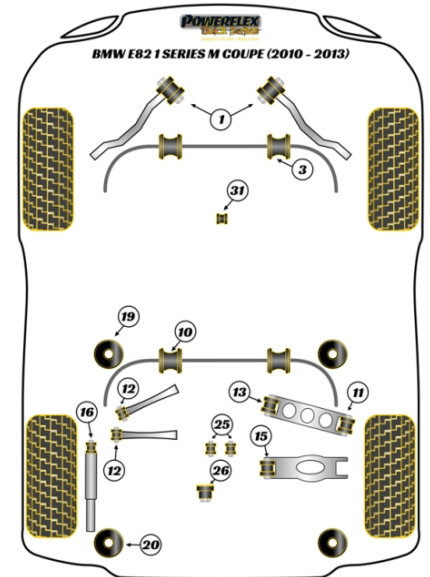

E82 1 SERIES M COUPE (2010-2012)

PRICING INFORMATION

The prices shown on our website are per bush.

To get the total pack price you will need to multiple this price by the number of bushes per vehicle.

Bush Price x Qty Per Car = Pack Price

In addition to the Black Series parts listed please check the Road Series website for other bushes suitable for this car such as engine or transmission mountings.

FRONT RADIUS ARM TO CHASSIS BUSH

Qty Per Car 2

Diagram Ref. 1

Part No. **PFF5-401BLK**

exc. VAT **£58.80**

inc. VAT **£70.56**

FRONT ANTI ROLL BAR BUSH 26.5MM

Qty Per Car 2

Diagram Ref. 3

Part No. **PFF5-1203-26.5BLK**

exc. VAT **£24.95**

inc. VAT **£29.94**

FRONT ANTI ROLL BAR BUSH 28MM

Qty Per Car 2

Diagram Ref. 3

Part No. **PFF5-1203-28BLK**

exc. VAT **£24.95**

inc. VAT **£29.94**

REAR ANTI ROLL BAR BUSH 22.5MM

Qty Per Car 2

Diagram Ref. 10

Part No. **PFR5-1210-22.5BLK**

exc. VAT **£24.95**

inc. VAT **£29.94**

REAR ANTI ROLL BAR BUSH 23.6MM

Qty Per Car 2

Diagram Ref. 10

Part No. **PFR5-1210-23.6BLK**

exc. VAT **£24.95**

inc. VAT **£29.94**

REAR TRAILING ARM OUTER BUSH

Qty Per Car 2

Diagram Ref. 11

Part No. **PFR5-411BLK**

exc. VAT **£41.55**

inc. VAT **£49.86**

REAR UPPER ARM OUTER BUSH

Qty Per Car 4

Diagram Ref. 12

Part No. **PFR5-1212BLK**

exc. VAT **£49.10**

inc. VAT **£58.92**

REAR TRAILING ARM INNER BUSH

Qty Per Car 2

Diagram Ref. 13

Part No. **PFR5-1213BLK**

exc. VAT **£33.95**

inc. VAT **£40.74**