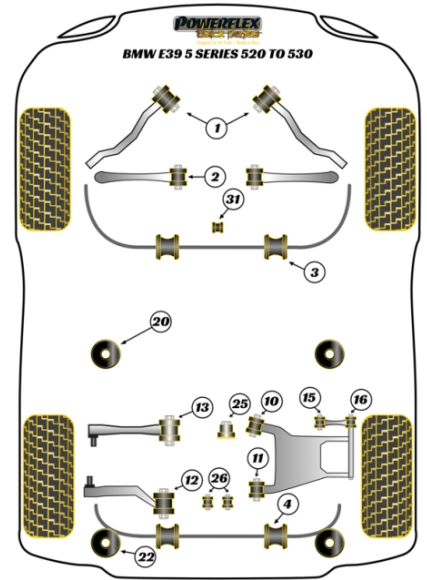

E39 5 SERIES 520 TO 530

PRICING INFORMATION

The prices shown on our website are per bush.

To get the total pack price you will need to multiple this price by the number of bushes per vehicle.

Bush Price x Qty Per Car = Pack Price

Notes

- PFF5-4602-23/24/25/27 front anti roll bar bush is fitted on models with M Sport II suspension, please click on image and compare to original.
- PFF5-503-225/24/25/27 front anti roll bar bush fit non M sport suspension models, please click on image and compare to original.
- Use either PFR5-520 and PFR5-522 complete bushes or PFR5-521 and PFR5-523 inserts.

In addition to the Black Series parts listed please check the Road Series website for other bushes suitable for this car such as engine or transmission mountings.

FRONT LOWER TIE BAR TO CHASSIS BUSH

Qty Per Car **2**

Diagram Ref. 10

Part No. **PFR5-710-10BLK**

exc. VAT **£44.75**

inc. VAT **£53.70**

REAR LOWER ARM REAR BUSH

Qty Per Car 2

Diagram Ref. 11

Part No. **PFR5-711-12BLK**