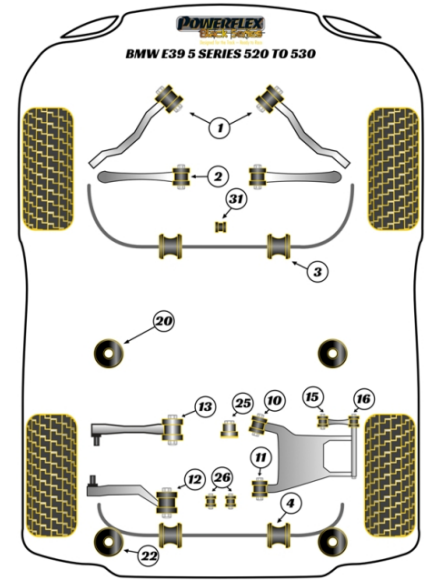

E39 5 SERIES 520 TO 530

PRICING INFORMATION

The prices shown on our website are per bush.

To get the total pack price you will need to multiple this price by the number of bushes per vehicle.

Bush Price x Qty Per Car = Pack Price

Notes

- PFF5-4602-23/24/25/27 front anti roll bar bush is fitted on models with M Sport II suspension, please click on image and compare to original.
- PFF5-503-225/24/25/27 front anti roll bar bush fit non M sport suspension models, please click on image and compare to original.
- Use either PFR5-520 and PFR5-522 complete bushes or PFR5-521 and PFR5-523 inserts.

In addition to the Black Series parts listed please check the Road Series website for other bushes suitable for this car such as engine or transmission mountings.

FRONT LOWER TIE BAR TO CHASSIS BUSH

Qty Per Car **2**

Diagram Ref. **1**

Part No. **PFF5-510BLK**

exc. VAT **£38.55**

inc. VAT **£46.26**

FRONT INNER TRACK CONTROL ARM BUSH

Qty Per Car **2**

Diagram Ref. **2**

Part No. **PFF5-511BLK**

exc. VAT **£30.20**

inc. VAT **£36.24**

FRONT ANTI ROLL BAR BUSH 23MM

Qty Per Car **2**

Diagram Ref. **3**

Part No. **PFF5-4602-23BLK**

exc. VAT **£26.25**

inc. VAT **£31.50**

FRONT ANTI ROLL BAR BUSH 24MM

Qty Per Car **2**

Diagram Ref. **3**

Part No. **PFF5-4602-24BLK**

exc. VAT **£26.25**

inc. VAT **£31.50**

FRONT ANTI ROLL BAR BUSH 25MM

Qty Per Car **2**

Diagram Ref. **3**

Part No. **PFF5-4602-25BLK**

exc. VAT **£26.25**

inc. VAT **£31.50**

FRONT ANTI ROLL BAR MOUNTING BUSH 22.5MM

Qty Per Car **2**

Diagram Ref. **3**

Part No. **PFF5-503-225BLK**

exc. VAT **£24.30**

inc. VAT **£29.16**

FRONT ANTI ROLL BAR MOUNTING BUSH 24MM

Qty Per Car **2**

Diagram Ref. **3**

Part No. **PFF5-503-24BLK**