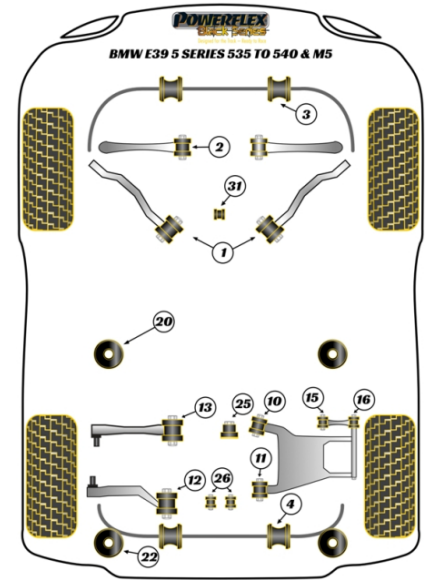

E39 5 SERIES 535 TO 540 & M5

PRICING INFORMATION

The prices shown on our website are per bush.

To get the total pack price you will need to multiple this price by the number of bushes per vehicle.

Bush Price x Qty Per Car = Pack Price

Notes

- PFF5-4602-23/24/25/27 front anti roll bar bush is fitted on models with M Sport II suspension, please click on image and compare to original.
- PFF5-503-225/24/25 front anti roll bar bush fit non M sport suspension models, please click on image and compare to original.
- PFF5-503-27 is fitted to M5 vehicles.
- Use either PFR5-520 and PFR5-522 complete bushes or PFR5-521 and PFR5-523 inserts.

In addition to the Black Series parts listed please check the Road Series website for other bushes suitable for this car such as engine or transmission mountings.

FRONT LOWER CONTROL ARM BUSH

Qty Per Car **2**

Diagram Ref. **1**

Part No. **PFF5-501BLK**

exc. VAT **£47.45**

inc. VAT **£56.94**

FRONT INNER TRACK CONTROL ARM BUSH

Qty Per Car **2**

Diagram Ref. **2**

Part No. **PFF5-502BLK**

exc. VAT **£31.80**

inc. VAT **£38.16**

FRONT ANTI ROLL BAR BUSH 23MM

Qty Per Car **2**

Diagram Ref. **3**

Part No. **PFF5-4602-23BLK**

exc. VAT **£26.25**

inc. VAT **£31.50**

FRONT ANTI ROLL BAR BUSH 24MM

Qty Per Car **2**

Diagram Ref. **3**

Part No. **PFF5-4602-24BLK**

exc. VAT **£26.25**

inc. VAT **£31.50**

FRONT ANTI ROLL BAR BUSH 25MM

Qty Per Car **2**

Diagram Ref. **3**

Part No. **PFF5-4602-25BLK**

exc. VAT **£26.25**

inc. VAT **£31.50**

FRONT ANTI ROLL BAR MOUNTING BUSH 22.5MM

Qty Per Car **2**

Diagram Ref. **3**

Part No. **PFF5-503-225BLK**

exc. VAT **£24.30**

inc. VAT **£29.16**

FRONT ANTI ROLL BAR MOUNTING BUSH 24MM

Qty Per Car **2**

Diagram Ref. **3**

Part No. **PFF5-503-24BLK**