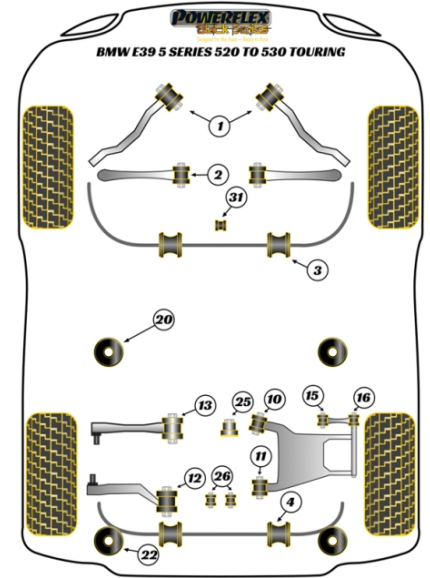

E39 5 SERIES 520 TO 530 TOURING

PRICING INFORMATION

The prices shown on our website are per bush.

To get the total pack price you will need to multiple this price by the number of bushes per vehicle.

Bush Price x Qty Per Car = Pack Price

Notes

- PFF5-4602-23/24/25/27 front anti roll bar bush is fitted on models with M Sport II suspension, please click on image and compare to original.
- PFF5-503-225/24/25/27 front anti roll bar bush fit non M sport suspension models, please click on image and compare to original.
- Use either PFR5-530 complete bushes or PFR5-531 inserts.
- Use either PFR5-524 for diffs with a flat mounting face or PFR5-525 if the casing has a spigot.

In addition to the Black Series parts listed please check the Road Series website for other bushes suitable for this car such as engine or transmission mountings.

FRONT LOWER TIE BAR TO CHASSIS BUSH

Qty Per Car **2**

Diagram Ref. **1**

Part No. **PFF5-510BLK**

exc. VAT **£38.55**

inc. VAT **£46.26**

FRONT INNER TRACK CONTROL ARM BUSH

Qty Per Car **2**

Diagram Ref. **2**

Part No. **PFF5-511BLK**