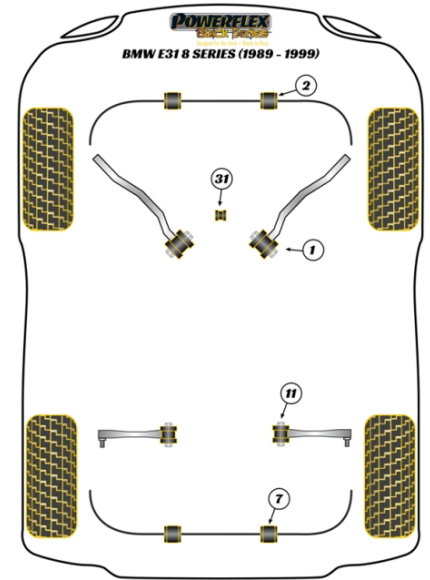

In addition to the Black Series parts listed please check the Road Series website for other bushes suitable for this car such as engine or transmission mountings.

FRONT ANTI ROLL BAR MOUNTING BUSH 24MM

Qty Per Car 2

Diagram Ref. 2

Part No. **PFF5-310-24BLK**

exc. VAT **£24.30**

inc. VAT **£29.16**

FRONT ANTI ROLL BAR MOUNTING BUSH 25MM

Qty Per Car 2

Diagram Ref. 2

Part No. **PFF5-310-25BLK**

exc. VAT **£23.70**

inc. VAT **£28.44**

REAR ANTI ROLL BAR MOUNTING BUSH 15.5MM

Qty Per Car 2

Diagram Ref. 7

Part No. **PFR5-308-15.5BLK**

exc. VAT **£21.10**

inc. VAT **£25.32**

REAR TRACK ROD INNER BUSH

Qty Per Car 2

Diagram Ref. 11

Part No. **PFF5-902BLK**

exc. VAT **£32.35**

inc. VAT **£38.82**

GEAR SHIFT ARM FRONT BUSH OVAL