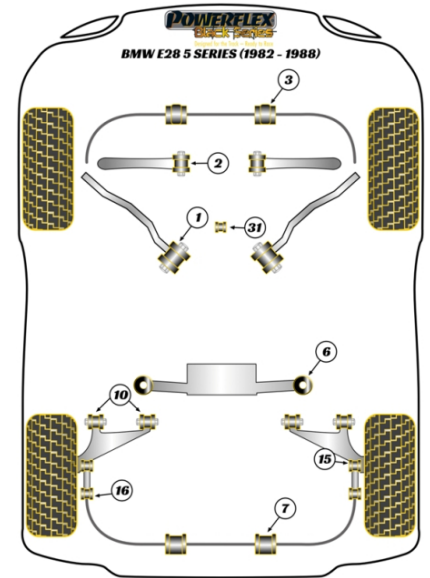

FRONT UPPER CONTROL ARM TO CHASSIS BUSH

Qty Per Car **2**

Diagram Ref. **1**

Part No. **PFF5-801BLK**

exc. VAT **£43.90**

inc. VAT **£52.68**

FRONT LOWER CONTROL ARM TO SUBFRAME BUSH

Qty Per Car **2**

Diagram Ref. **2**

Part No. **PFF5-802BLK**

exc. VAT **£34.40**

inc. VAT **£41.28**

FRONT ANTI ROLL BAR MOUNTING BUSH 25MM

Qty Per Car **2**

Diagram Ref. **3**

Part No. **PFF5-310-25BLK**

inc. VAT **£25.32**

Part No. **PFR5-308-15.5BLK**

REAR ANTI ROLL BAR MOUNTING BUSH 18MM

Qty Per Car **2**

exc. VAT **£21.10**

Diagram Ref. **7**

inc. VAT **£25.32**

Part No. **PFR5-308-18BLK**

REAR ANTI ROLL BAR MOUNTING BUSH 19MM

Qty Per Car **2**

exc. VAT **£21.10**

Diagram Ref. **7**

inc. VAT **£25.32**

Part No. **PFR5-308-19BLK**

REAR ARB END LINK TO ARM BUSH

Qty Per Car **2**