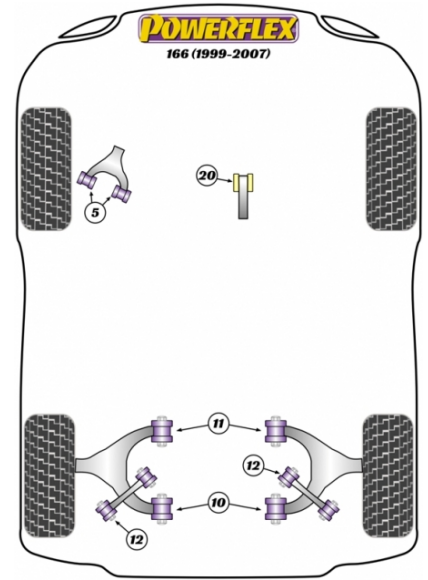

Notes

- PFF1-820 fits V6 models only.

In addition to the Road Series parts listed please check the Black Series website for other bushes suitable for this car that may be more suited to Track/Race use.

FRONT UPPER ARM BUSH

Qty Per Car **4**

exc. VAT **£16.95**

Diagram Ref. **5**

inc. VAT **£20.34**

Part No. **PFF1-815**

FRONT UPPER ARM BUSH

Qty Per Car **4**

exc. VAT **£18.45**

Diagram Ref. **5**

inc. VAT **£22.14**

Part No. **PFF1-815BLK**

REAR WISHBONE REAR BUSH

Qty Per Car **2**

exc. VAT **£25.45**

Diagram Ref. **10**

inc. VAT **£30.54**

Qty Per Car **2**

exc. VAT **£24.95**

Diagram Ref. **11**

inc. VAT **£29.94**

Part No. **PFR1-910**

REAR WISHBONE FRONT BUSH

Qty Per Car **2**

exc. VAT **£27.45**