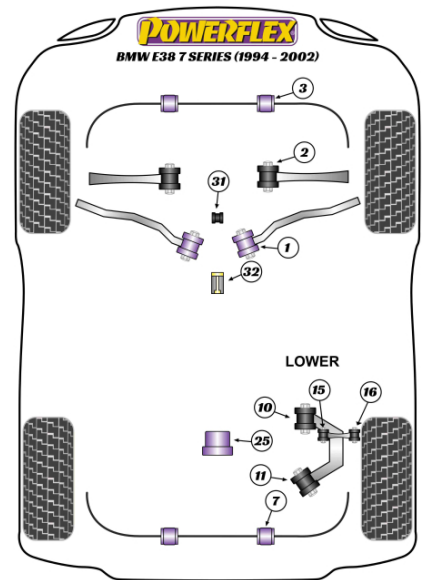

#### JACK PAD ADAPTOR

Qty Per Car **1**

exc. VAT **£18.85**

Diagram Ref.

inc. VAT **£22.62**

Part No. **PFF5-4660**