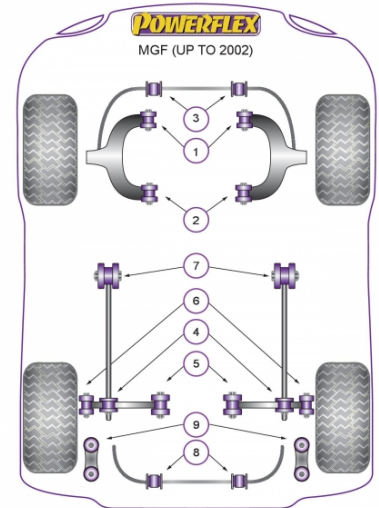

MGF (1995 TO 2002)

PRICING INFORMATION

The prices shown on our website are per bush.

To get the total pack price you will need to multiple this price by the number of bushes per vehicle.

Bush Price x Qty Per Car = Pack Price

In addition to the Road Series parts listed please check the Black Series website for other bushes suitable for this car that may be more suited to Track/Race use.

FRONT WISHBONE FRONT BUSH

Qty Per Car **2**

exc. VAT **£15.95**

Diagram Ref. **1**

inc. VAT **£19.14**

Part No. **PFF42-211**

FRONT WISHBONE REAR BUSH

Qty Per Car **2**

exc. VAT **£15.95**

Diagram Ref. **2**

exc. VAT **£20.95**

Diagram Ref. **5**

inc. VAT **£25.14**

Part No. **PFR42-220**

REAR LOWER ARM TO HUB BUSH

Qty Per Car **2**

exc. VAT **£19.95**

Diagram Ref. **6**