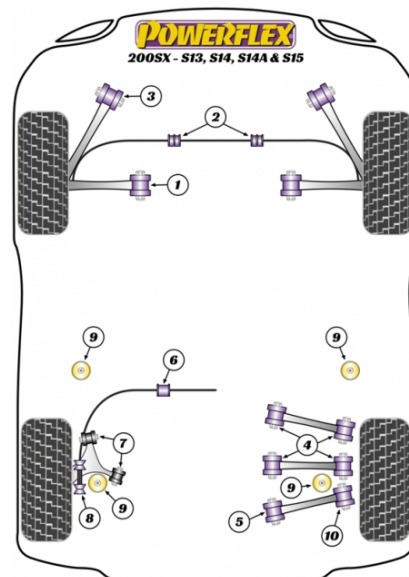

200SX - S13, S14, S14A & S15

PRICING INFORMATION

The prices shown on our website are per bush.

To get the total pack price you will need to multiple this price by the number of bushes per vehicle.

Bush Price x Qty Per Car = Pack Price

Notes

- The Front Inner Track Control Arm Bush Is available in 2 different diameters PFF46-201 is 35mm and PFF46-221 at 31.6mm.
- PFR46-203 measures 45mm long, 33mm diameter and is for the S13 only.
- PFR46-210 is 50mm long, 31.25mm diameter and is for the S14 only. Please check original bush dimensions before ordering.
- PFR46-204G are on car adjustable bushes to replace all the rear upper arm bushes allowing camber adjustment of +/-1.5 deg. These fit all S13/S14/S15 Models excluding HICAS.
- PFR46-204 are non adjustable bushes. These fit all S13/S14/S15 Models excluding HICAS.
- PFR46-215 are an insert that are to be used in conjunction with the original rubber bush. If you require a full replacement bush, then please PFR46-212.
- PFR46-208 fit all S13/S14/S15 Models excluding HICAS.

In addition to the Road Series parts listed please check the Black Series website for other bushes suitable for this car that may be more suited to Track/Race use.

POWERALIGN CAMBER BOLT KIT (12MM)

Qty Per Car **1**

exc. VAT **£16.95**

Diagram Ref.

inc. VAT **£20.34**

Part No. **PFA100-12**

UNIVERSAL EXHAUST MOUNT

Qty Per Car **1**

exc. VAT **£8.33**

Diagram Ref.

inc. VAT **£10.00**

Part No. **EXH025**

FRONT INNER TRACK CONTROL ARM BUSH

Qty Per Car **2**

exc. VAT **£20.95**

Diagram Ref. **1**

inc. VAT **£25.14**

Part No. **PFF46-201**

FRONT INNER TRACK CONTROL ARM BUSH

Qty Per Car **2**

exc. VAT **£22.95**

Diagram Ref. **1**

inc. VAT **£27.54**

Part No. **PFF46-201BLK**

FRONT INNER TRACK CONTROL ARM BUSH

Qty Per Car **2**

exc. VAT **£20.95**

Diagram Ref. **1**

inc. VAT **£25.14**

Part No. **PFF46-221**