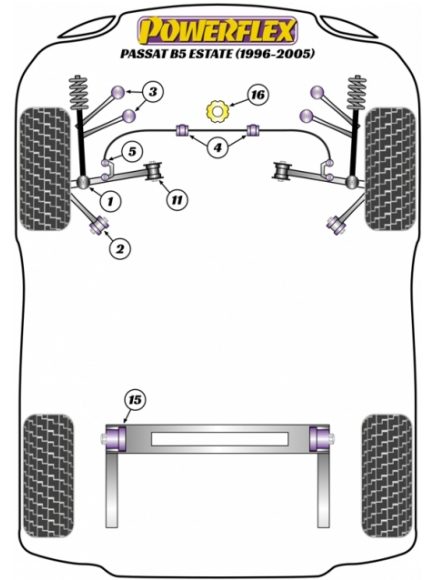

In addition to the Road Series parts listed please check the Black Series website for other bushes suitable for this car that may be more suited to Track/Race use.

FRONT LOWER SHOCK MOUNT

Qty Per Car **2**

inc. VAT **£39.54**

Part No. **PPF3-201BLK**

FRONT TIE BAR INNER BUSH

Qty Per Car **2**

exc. VAT **£44.45**

Diagram Ref. **2**

inc. VAT **£53.34**

Part No. **PPF3-202**

FRONT UPPER ARM TO CHASSIS BUSH CAMBER ADJUSTABLE

Qty Per Car **4**

Diagram Ref. **3**

Part No. **PFF3-203GBLK**

exc. VAT **£39.95**

inc. VAT **£47.94**

FRONT ANTI ROLL BAR BUSH 27MM

Qty Per Car **2**

Diagram Ref. **4**

Part No. **PFF3-204-27**

exc. VAT **£14.95**

inc. VAT **£17.94**

FRONT ANTI ROLL BAR BUSH 29MM

Qty Per Car **2**

Diagram Ref. **4**

Part No. **PFF3-204-29**