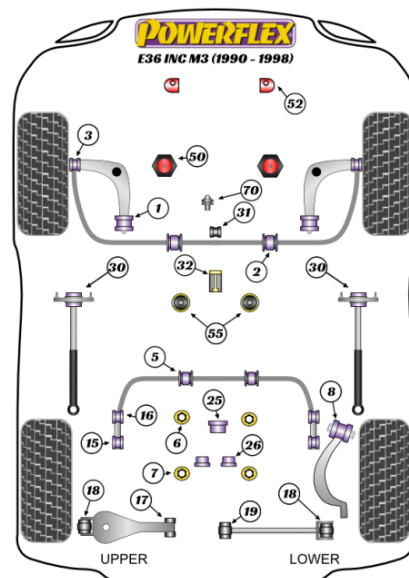

- PFF5-301 / PFF5-5301 is a concentric bush for non-M3 and M3 Evo models.
- PFF5-303 / PFF5-5303 is an eccentric bush for the M3 (non-Evo) or where increased castor is required on non-M vehicles.
- PFF5-304 is designed to fit models where the Anti-Roll bar joins the lower arm, not the shock absorber. This part will not fit the M' versions as a consequence.
- PFR5-5630-10 fits standard or aftermarket rear shock absorbers with a 10mm pin.
- PFR5-5630-12 fits aftermarket rear shock absorbers with a 12mm pin. Neither fit Cabriolet models.
- PFR5-324 fits later M3 Evo models where the bush fits into a separate mounting bracket.
- PFR5-325 fits all models, (M3 models up to 1996) with the bush in the subframe.
- PFR5-326 fits all models including all M3 models.
- PFR5-4615G replaces the original arm and inner bush, allowing on-car camber adjustment. For just the replacement bush to fit in the original arm, please use PFR5-4616.
- PFF5-4650 is not recommended for Diesel models due to excessive noise and vibration transmission.
- Please check roll bar sizes before ordering.
- PFF5-470 only fits vehicles with manual transmission.