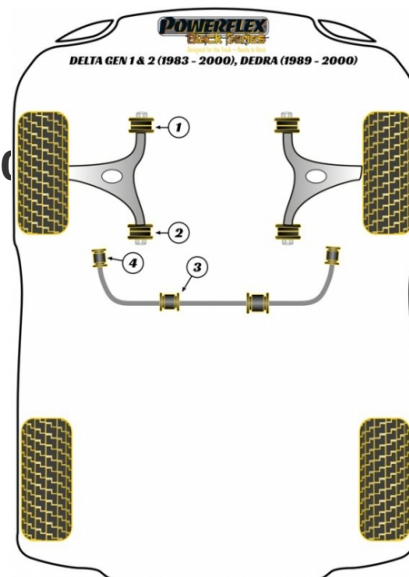

Bush Price x Qty Per Car = Pack Price

Notes

These bushes are designed to fit genuine Lancia control arms, if non genuine arms please contact your Powerflex distributor first

In addition to the Black Series parts listed please check the Road Series website for other bushes suitable for this car such as engine or transmission mountings.

POWERALIGN CAMBER BOLT KIT (10MM)

Qty Per Car **1**

exc. VAT **£16.95**

Diagram Ref. **N/A**

inc. VAT **£20.34**

Part No. **PFA100-10**

FRONT LOWER WISHBONE FRONT BUSH

Qty Per Car **2**

exc. VAT **£33.95**

Diagram Ref. **1**

inc. VAT **£40.74**

Part No. **PFF1-801BLK**

FRONT LOWER WISHBONE REAR BUSH

Qty Per Car **2**

exc. VAT **£33.95**

Diagram Ref. **2**

inc. VAT **£40.74**

Part No. **PFF1-802BLK**

FRONT ANTI ROLL BAR TO CHASSIS BUSH 21MM

Qty Per Car **2**

exc. VAT **£19.95**

Diagram Ref. **3**

inc. VAT **£23.94**

Part No. **PFF16-603-21BLK**