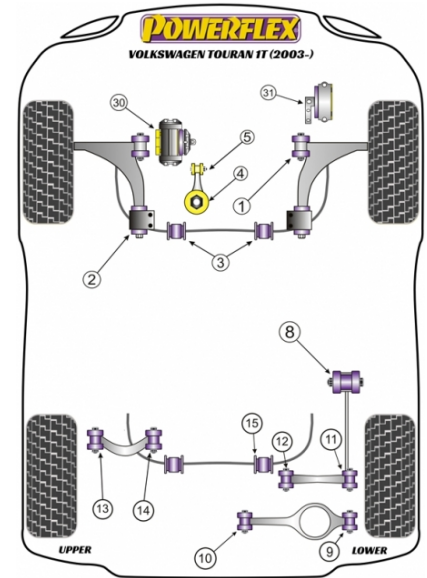

Notes

- PFF85-501G is on-car camber adjustable offering +/-0.5° of adjustment, for a non adjustable bush use PFF85-501.
- PFF85-502G gives 1° of additional caster angle and anti lift properties, the bush is supplied pre fitted into the new bracket, for a bush without geometry adjustment use PFF85-502.
- PFF85-504 fits vehicles upto the middle of 2008, please check the picture of the 2 bushes in order to identify the insert you require.
- PFF85-704 fits vehicles from the middle of 2008 on, please check the picture of the 2 bushes in order to identify the insert you require.
- PFF85-531 is an insert designed to fill the voids of the original bush. This mount is found various 2.0 FSi, 2.0 TFSi, 2.0 GTi, 2.0 Turbo & V6 3.2 & 3.6 engines. Please check voids of your original mount are the same as the image shown for correct fitment.

Diagram Ref. 1

Part No. **PFF85-501**

exc. VAT **£21.95**

inc. VAT **£26.34**

FRONT WISHBONE FRONT BUSH CAMBER ADJUSTABLE

Qty Per Car 2

Diagram Ref. 1

Part No. **PFF85-501G**