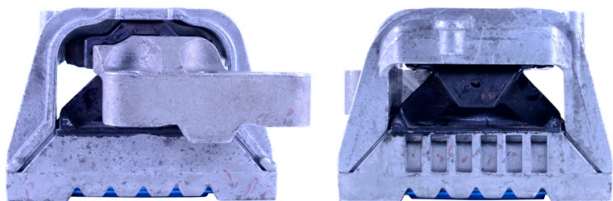

Notes

- PFF85-501G is on-car camber adjustable offering +/-0.5° of adjustment, for a non adjustable bush use PFF85-501.
- PFF85-502G gives 1° of additional caster angle and anti lift properties, the bush is supplied pre fitted into the new bracket, for a bush without geometry adjustment use PFF85-502.
- PFF85-504 fits vehicles upto the middle of 2008, please check the picture of the 2 bushes in order to identify the insert you require.
- PFF85-704 fits vehicles from the middle of 2008 on, please check the picture of the 2 bushes in order to identify the insert you require.
- PFF85-531 is an insert designed to fill the voids of the original bush. This mount is found various 2.0 FSi, 2.0 TFSi, 2.0 GTi, 2.0 Turbo & V6 3.2 & 3.6 engines. Please check voids of your original mount are the same as the image shown for correct fitment.

USE PFF85-504 FOR THIS MOUNT

USE PFF85-704 FOR THIS MOUNT

UP TO MID 2008

FROM MID 2008 ON

**PFF85-531 Fits Upper Engine Mount
with this profile only.**

FRONT

BACK

PFF85-532 FITS UPPER ENGINE MOUNT
WITH THIS PROFILE ONLY