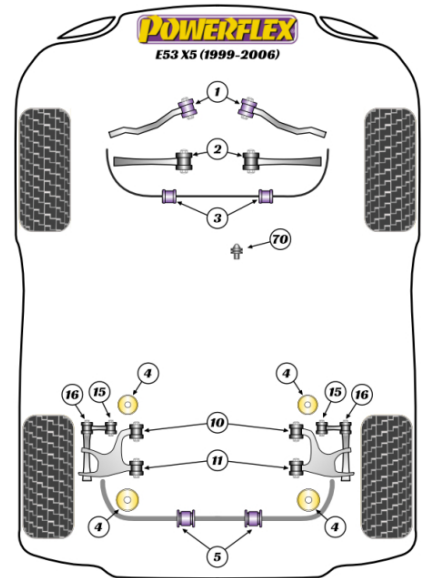

X5 E53 (1999-2006)

PRICING INFORMATION

The prices shown on our website are per bush.

To get the total pack price you will need to multiple this price by the number of bushes per vehicle.

Bush Price x Qty Per Car = Pack Price

JACK PAD ADAPTOR

Qty Per Car **1**

exc. VAT **£18.85**

Diagram Ref.

inc. VAT **£22.62**

Part No. **PFF5-4660**

POWERALIGN WHEEL MOUNTING GUIDE PIN

Qty Per Car **1**

Diagram Ref. 4

Part No. **PFR5-908**

exc. VAT **£100.95**

inc. VAT **£121.14**

REAR ANTI ROLL BAR BUSH 22MM

Qty Per Car 2

Diagram Ref. 5

Part No. **PFR5-4609-22**

exc. VAT **£23.70**

inc. VAT **£28.44**

REAR ANTI ROLL BAR BUSH 23.5MM

Qty Per Car 2

Diagram Ref. 5

Part No. **PFR5-4609-23.5**

exc. VAT **£23.70**

inc. VAT **£28.44**