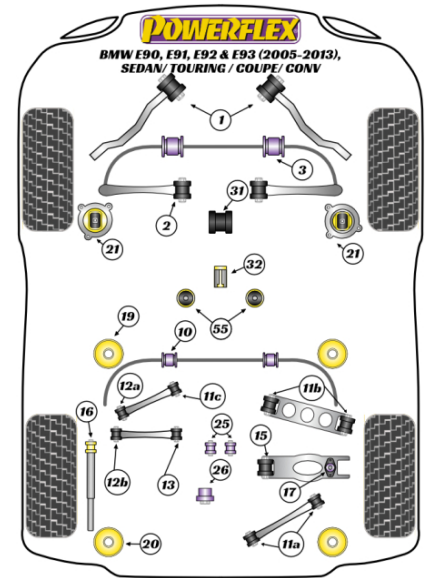

E9* SEDAN / TOURING / COUPE / CONV

PRICING INFORMATION

The prices shown on our website are per bush.

To get the total pack price you will need to multiple this price by the number of bushes per vehicle.

Bush Price x Qty Per Car = Pack Price

- PFR5-419, PFR5-421 and PFR5-423 are void inserts to be used with the original rubber bushes.
- PFR5-420 and PFR5-422 are complete replacements for the original rubber bushes.
- PFR5-421 fits all models up to 07/2005 and Automatic models only from 07/2005 onwards.
- PFR5-423 fits all diesel-engined E91 Touring models. For all other petrol models, use PFR5-421.
- PFR5-1220 is a complete replacement bush for non-M models to raise the front of the rear subframe by 9mm providing the same anti-squat characteristic during acceleration as featured on M model vehicles. It is recommended to be used in conjunction with PFR5-422P.
- PFF5-4020 fits vehicles with N54 and N55 engines only.
- PFF5-470 fits vehicles with manual transmission only.

In addition to the Road Series parts listed please check the Black Series website for other bushes suitable for this car that may be more suited to Track/Race use.

JACK PAD ADAPTOR

Qty Per Car **1**

exc. VAT **£18.85**

Diagram Ref.

inc. VAT **£22.62**

Part No. **PFF5-4660**

POWERALIGN WHEEL MOUNTING GUIDE PIN

Qty Per Car **1**

exc. VAT **£23.70**

Diagram Ref.

inc. VAT **£28.44**

Part No. **PFF9-512-15**

RIDE HEIGHT ADJUSTER SHIM

Qty Per Car **1**

exc. VAT **£24.80**

Diagram Ref.

inc. VAT **£29.76**

Part No. **PFR5-427**

RIDE HEIGHT ADJUSTER SHIM

Qty Per Car **1**

exc. VAT **£24.80**

Diagram Ref.

inc. VAT **£29.76**

Part No. **PFR5-427BLK**

FRONT RADIUS ARM TO CHASSIS BUSH

Qty Per Car **2**

exc. VAT **£58.80**

Diagram Ref. **1**

inc. VAT **£70.56**

Part No. **PFF5-401**

FRONT RADIUS ARM TO CHASSIS BUSH

Qty Per Car **2**

exc. VAT **£58.80**

Diagram Ref. **1**

inc. VAT **£70.56**

Part No. **PFF5-401BLK**