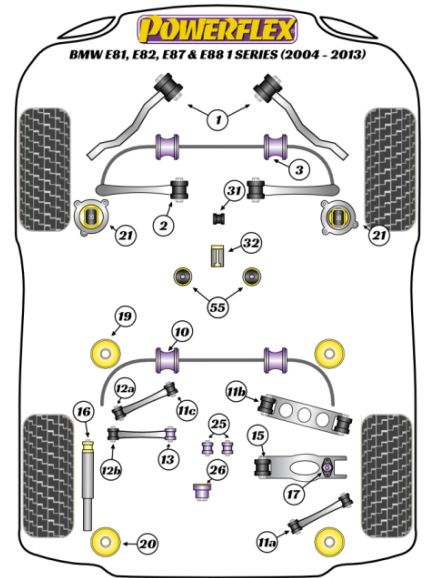

E81, E82, E87 & E88 (2004 - 2013)

PRICING INFORMATION

The prices shown on our website are per bush.

To get the total pack price you will need to multiple this price by the number of bushes per vehicle.

Bush Price x Qty Per Car = Pack Price

- These parts will not fit the E82 1-Series M-Coupe or X Drive (4wd) models
- PFR5-419, PFR5-421 and PFR5-423 are inserts to be used with the original rear subframe bushes
- PFR5-421 Rear Subframe Rear Bush Insert fits all models up to -07/2005 (pre-LCI). Then Petrol models only from 07/2005- on (LCI)
- PFR5-423 Rear Subframe Rear Bush Inserts fit Diesel cars from 07/2005- onwards (LCI)
- PFR5-420, PFR5-420P and PFR5-422 are complete replacements for the original bushes
- PFR5-1220 is a complete replacement bush for non-M models to raise the front of the rear subframe by 9mm providing the same anti-squat characteristic during acceleration as featured on M model vehicles and is recommended to be used with PFR5-422P
- PFR5-416-12 fits performance shock absorbers with a 12mm thread
- For standard shock absorbers and performance shock absorber with a 10mm thread use PFR5-416
- PFF5-4020 only fits the cars with the N54
- PFF5-470 only fits vehicles with manual transmission.

In addition to the Road Series parts listed please check the Black Series website for other bushes suitable for this car that may be more suited to Track/Race use.

JACK PAD ADAPTOR

Qty Per Car **1**

exc. VAT **£18.85**

Diagram Ref.

inc. VAT **£22.62**

Part No. **PFF5-4660**

FRONT RADIUS ARM TO CHASSIS BUSH

Qty Per Car **2**

exc. VAT **£58.80**

Diagram Ref. **1**

inc. VAT **£70.56**

Part No. **PFF5-401**

FRONT RADIUS ARM TO CHASSIS BUSH

Qty Per Car **2**

exc. VAT **£58.80**

Diagram Ref. **1**

inc. VAT **£70.56**

Part No. **PFF5-401BLK**

FRONT RADIUS ARM TO CHASSIS BUSH CASTER ADJUST

Qty Per Car **2**

exc. VAT **£75.00**

Diagram Ref. **1**

inc. VAT **£90.00**

Part No. **PFF5-401G**

FRONT RADIUS ARM TO CHASSIS BUSH CASTER ADJUST

Qty Per Car **2**

exc. VAT **£75.00**

Diagram Ref. **1**

inc. VAT **£90.00**

Part No. **PFF5-401GBLK**