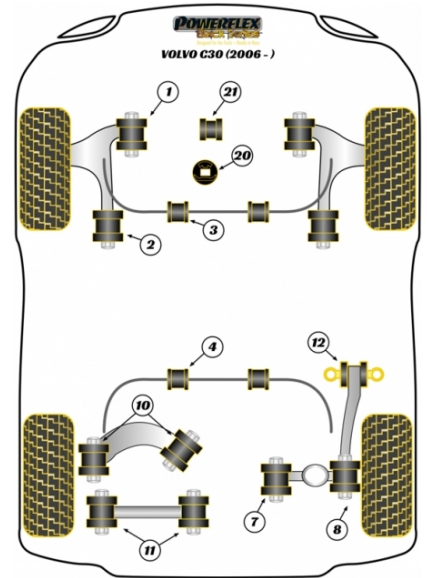

### Bush Price x Qty Per Car = Pack Price

Notes:

- PFF19-801 suitable for M12 bolt
- PFF19-8011 suitable for M14 bolt
- PFR19-810G is an on-car adjustable bush and is designed to provide +/- 1 degree of camber adjustment. For a non adjustable version use PFR19-810
- Please check engine mount bracket design use either PFF19-1220 or PFF19-1222, neither are suitable for diesel models.

### FRONT WISHBONE FRONT BUSH 14MM BOLT

Qty Per Car 2

Diagram Ref. 1

Part No. **PFF19-8011BLK**

exc. VAT **£20.95**

inc. VAT **£25.14**

### FRONT WISHBONE FRONT BUSH CAMBER ADJUSTABLE 14MM BOLT

Qty Per Car 2

Diagram Ref. 1

Part No. **PFF19-8011GBLK**

exc. VAT **£44.95**

inc. VAT **£53.94**

### FRONT ANTI ROLL BAR TO CHASSIS BUSH 21MM

Qty Per Car 2

Diagram Ref. 3

Part No. **PFR19-1204-21BLK**

exc. VAT **£20.95**

inc. VAT **£25.14**