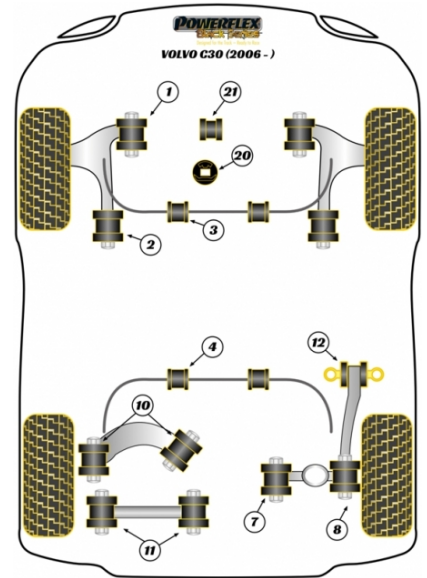

Notes:

- PFF19-801 suitable for M12 bolt
- PFF19-8011 suitable for M14 bolt
- PFR19-810G is an on-car adjustable bush and is designed to provide +/- 1 degree of camber adjustment. For a non adjustable version use PFR19-810
- Please check engine mount bracket design use either PFF19-1220 or PFF19-1222, neither are suitable for diesel models.

FRONT WISHBONE FRONT BUSH 14MM BOLT

Qty Per Car 2

Diagram Ref. 1

Part No. **PFF19-8011BLK**

exc. VAT **£20.95**

inc. VAT **£25.14**

FRONT WISHBONE FRONT BUSH CAMBER ADJUSTABLE 14MM BOLT

Qty Per Car 2

Diagram Ref. 4

Part No. **PFR19-1204-18BLK**

exc. VAT **£20.95**

inc. VAT **£25.14**

REAR ANTI ROLL BAR TO CHASSIS BUSH 21MM

Qty Per Car 2

Diagram Ref. 4

Part No. **PFR19-1204-21BLK**

Diagram Ref. 10

Part No. **PFR19-810BLK**

exc. VAT **£24.45**

inc. VAT **£29.34**

REAR UPPER CONTROL ARM CAMBER ADJUSTABLE BUSH

Qty Per Car 4

Diagram Ref. 10

Part No. **PFR19-810GBLK**