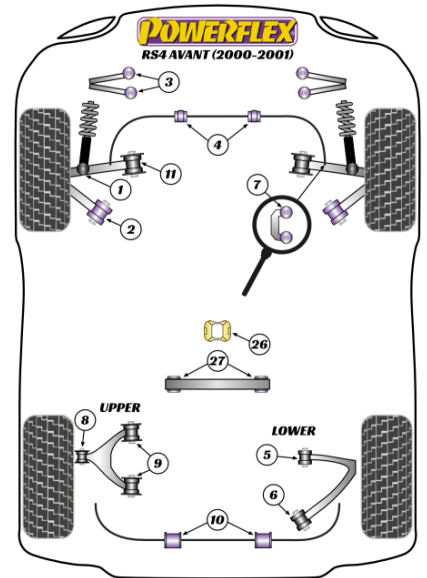

In addition to the Road Series parts listed please check the Black Series website for other bushes suitable for this car that may be more suited to Track/Race use.

POWERALIGN WHEEL MOUNTING GUIDE PIN

Qty Per Car **1**