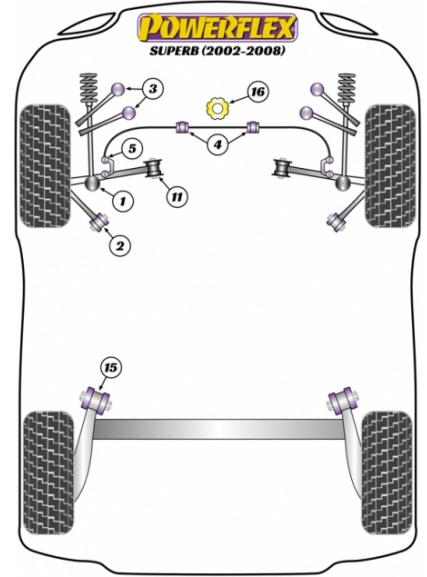

In addition to the Road Series parts listed please check the Black Series website for other bushes suitable for this car that may be more suited to Track/Race use.

FRONT LOWER SHOCK MOUNT

Qty Per Car **2**

exc. VAT **£18.45**

Diagram Ref. **3**

inc. VAT **£22.14**

Part No. **PFF3-203**

FRONT UPPER CONTROL ARM BUSH

Qty Per Car **4**

exc. VAT **£18.45**

Diagram Ref. **3**