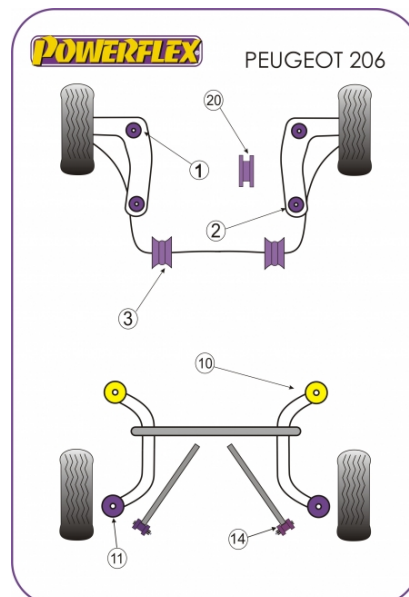

Notes:

- Use PFR50-410 & PFR50-411 if replacing the original rubber bush.
- Use PFR50-412 & PFR50-413 inserts with the original rubber bush to stiffen.
- PFF50-420 fits 1.1, 1.4 & 1.6 petrol engines (65mm)
- PFF50-420R fits diesel engines with a 65mm original bush.
- PFF50-306 fits 2.0 petrol engine (70mm)
- PFF50-306R fits diesel engines (70mm)
- PFR50-414 only fits models with rear stabilizer bars fitted

In addition to the Road Series parts listed please check the Black Series website for other bushes suitable for this car that may be more suited to Track/Race use.

FRONT ARM FRONT BUSH

Qty Per Car **2**

exc. VAT **£23.45**

Diagram Ref. **1**

inc. VAT **£28.14**

Part No. **PFF50-401**

FRONT ARM REAR BUSH

Qty Per Car **2**

exc. VAT **£23.45**

Diagram Ref. **2**

inc. VAT **£28.14**

Part No. **PFF50-402**

FRONT ANTI ROLL BAR BUSH TO CHASSIS BUSH 20MM

Qty Per Car **2**

exc. VAT **£18.95**

Diagram Ref. **3**

inc. VAT **£22.74**

Part No. **PFF50-403-20**