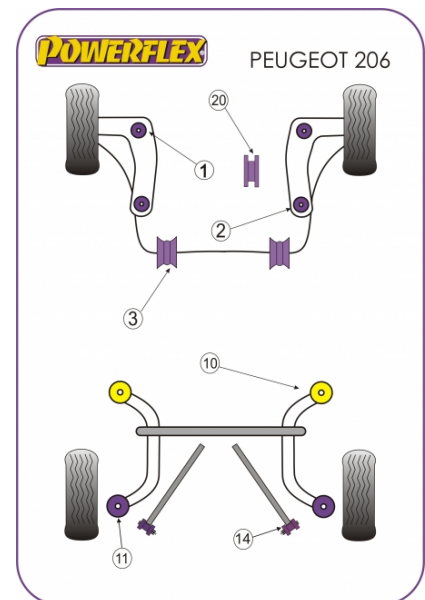

Notes:

- Use PFR50-410 & PFR50-411 if replacing the original rubber bush.
- Use PFR50-412 & PFR50-413 inserts with the original rubber bush to stiffen.
- PFF50-420 fits 1.1, 1.4 & 1.6 petrol engines (65mm)
- PFF50-420R fits diesel engines with a 65mm original bush.
- PFF50-306 fits 2.0 petrol engine (70mm)
- PFF50-306R fits diesel engines (70mm)

- PFR50-414 only fits models with rear stabilizer bars fitted

In addition to the Road Series parts listed please check the Black Series website for other bushes suitable for this car that may be more suited to Track/Race use.

exc. VAT **£23.45**

Diagram Ref. **2**

inc. VAT **£28.14**

Part No. **PFF50-402**

FRONT ANTI ROLL BAR BUSH TO CHASSIS BUSH 20MM

Qty Per Car **2**

exc. VAT **£18.95**

Diagram Ref. **3**

inc. VAT **£22.74**

Part No. **PFF50-403-20**

FRONT ANTI ROLL BAR BUSH TO CHASSIS BUSH 22MM

Qty Per Car **2**

exc. VAT **£18.95**

Diagram Ref. **3**

inc. VAT **£22.74**

Part No. **PFF50-403-22**