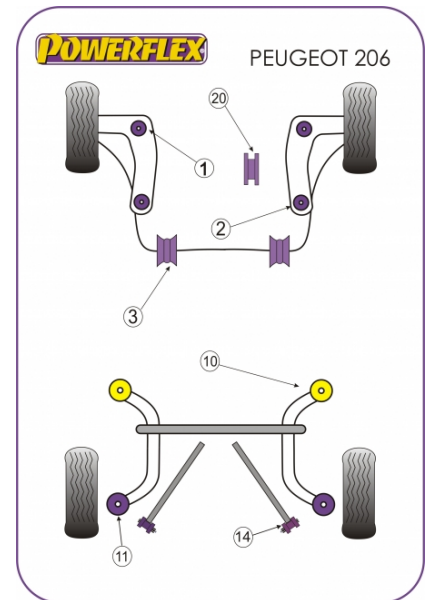

Notes:

- Use PFR50-410 & PFR50-411 if replacing the original rubber bush.
- Use PFR50-412 & PFR50-413 inserts with the original rubber bush to stiffen.
- PFF50-420 fits 1.1, 1.4 & 1.6 petrol engines (65mm)
- PFF50-420R fits diesel engines with a 65mm original bush.
- PFF50-306 fits 2.0 petrol engine (70mm)
- PFF50-306R fits diesel engines (70mm)
- PFR50-414 only fits models with rear stabilizer bars fitted

In addition to the Road Series parts listed please check the Black Series website for other bushes suitable for this car that may be more suited to Track/Race use.

FRONT ARM FRONT BUSH

Qty Per Car **2**

exc. VAT **£23.45**

Diagram Ref. **1**

inc. VAT **£28.14**

Part No. **PFF50-401**

FRONT ARM REAR BUSH

Qty Per Car **2**

exc. VAT **£23.45**

Diagram Ref. **2**

inc. VAT **£28.14**

Part No. **PFF50-402**

FRONT ANTI ROLL BAR BUSH TO CHASSIS BUSH 20MM

Qty Per Car **2**

exc. VAT **£18.95**

Diagram Ref. **3**

inc. VAT **£22.74**

Part No. **PFF50-403-20**