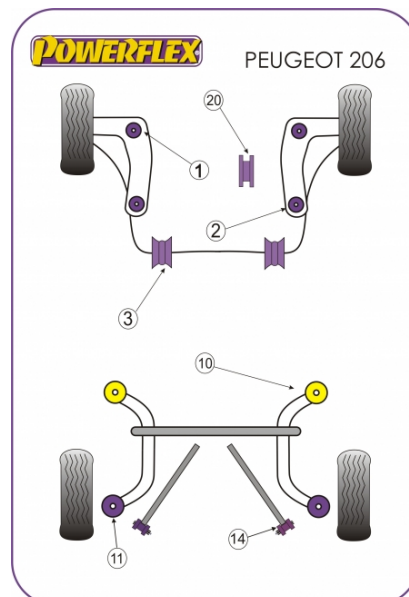

206

PRICING INFORMATION

The prices shown on our website are per bush.

To get the total pack price you will need to multiple this price by the number of bushes per vehicle.

Bush Price x Qty Per Car = Pack Price

Notes:

- Use PFR50-410 & PFR50-411 if replacing the original rubber bush.
- Use PFR50-412 & PFR50-413 inserts with the original rubber bush to stiffen.
- PFF50-420 fits 1.1, 1.4 & 1.6 petrol engines (65mm)
- PFF50-420R fits diesel engines with a 65mm original bush.
- PFF50-306 fits 2.0 petrol engine (70mm)
- PFF50-306R fits diesel engines (70mm)

- PFR50-414 only fits models with rear stabilizer bars fitted

In addition to the Road Series parts listed please check the Black Series website for other bushes suitable for this car that may be more suited to Track/Race use.

FRONT ARM FRONT BUSH

Qty Per Car **2**

exc. VAT **£22.00**

Diagram Ref. **1**

inc. VAT **£26.40**

Part No. **PFF50-401**

FRONT ARM REAR BUSH

Qty Per Car **2**

exc. VAT **£22.00**

Diagram Ref. **2**

inc. VAT **£26.40**

Part No. **PFF50-402**

FRONT ANTI ROLL BAR BUSH TO CHASSIS BUSH 20MM

Qty Per Car **2**

exc. VAT **£18.85**

Diagram Ref. **3**

inc. VAT **£22.62**

Part No. **PFF50-403-20**

FRONT ANTI ROLL BAR BUSH TO CHASSIS BUSH 22MM

Qty Per Car **2**

exc. VAT **£18.85**

Diagram Ref. **3**

inc. VAT **£22.62**

Part No. **PFF50-403-22**

REAR BEAM FRONT BUSH

Qty Per Car **2**

exc. VAT **£20.95**

Diagram Ref. **10**

inc. VAT **£25.14**

Part No. **PFR50-410**

REAR BEAM FRONT BUSH INSERT

Qty Per Car **2**

exc. VAT **£16.75**

Diagram Ref. **10**

inc. VAT **£20.10**

Part No. **PFR50-412**