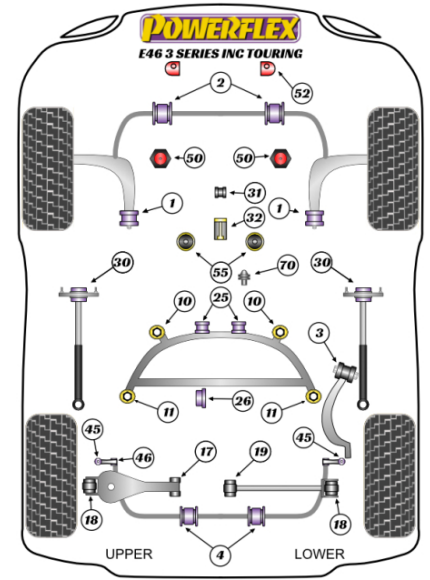

- PFF5-4655 does not fit cars with automatic transmission
- PFF5-4601 & PFF5-5601 fit brackets with a 66mm bore
- PFF5-4601-60 & PFF5-5601-60 fit brackets with a 60mm bore, usually found on earlier models.
- PFF5-5601G & PFF5-5601G-60 give an additional +0.5° Caster
- PFR5-4610 & 4611 are complete replacement bushes, for inserts use PFR5-4613 & 4614 (inserts fit into the voiding of the original bush)
- PFR5-4615G replaces the original arm and inner bush and allows on-car adjustment of camber. For a replacement bush only to fit in the original arm, please use PFR5-4616.
- PFR5-5630-10 fits cars with standard or aftermarket rear shock absorber with a 10mm pin, PFR5-5630-12 fits cars with aftermarket rear shock absorbers with a 12mm pin. Neither fit Cabriolet models
- PFF5-4650 does not fit xDrive models. Not recommended for Diesel models.
- PFF5-470 only fits vehicles with manual transmission.

*In addition to the Road Series parts listed please check the Black Series website for other bushes suitable for this car that may be more suited to Track/Race use.*

	<b>JACK PAD ADAPTOR</b>	Qty Per Car 1 exc. VAT £18.85	Diagram Ref. inc. VAT £22.62	Part No. PF5-4660
	<b>POWERFLEX HANDLING PACK</b>	Qty Per Car 1 exc. VAT £338.55	Diagram Ref. inc. VAT £406.26	Part No. PF5K-1003
	<b>POWERALIGN WHEEL MOUNTING GUIDE PIN</b>	Qty Per Car 1 exc. VAT £23.70	Diagram Ref. inc. VAT £28.44	Part No. PF99-512-15
	<b>FRONT WISHBONE REAR BUSH</b>	Qty Per Car 2 exc. VAT £38.85	Diagram Ref. 1 inc. VAT £46.62	Part No. PFF5-4601
	<b>FRONT WISHBONE REAR BUSH</b>	Qty Per Car 2 exc. VAT £33.45	Diagram Ref. 1 inc. VAT £40.14	Part No. PFF5-4601-60