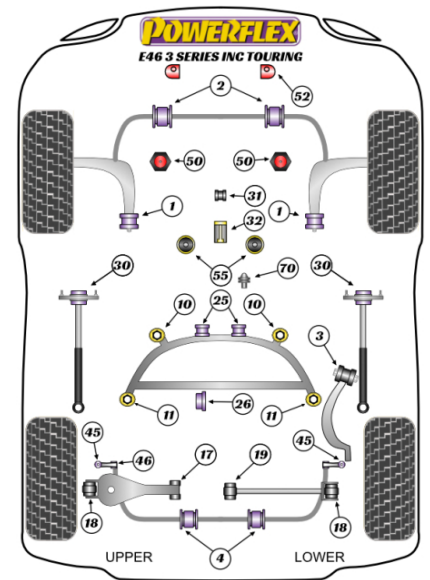

E46 COUPE / CONV / SEDAN / TOURING

PRICING INFORMATION

The prices shown on our website are per bush.

To get the total pack price you will need to multiple this price by the number of bushes per vehicle.

Bush Price x Qty Per Car = Pack Price

- PFF5-4655 does not fit cars with automatic transmission
- PFF5-4601 & PFF5-5601 fit brackets with a 66mm bore
- PFF5-4601-60 & PFF5-5601-60 fit brackets with a 60mm bore, usually found on earlier models.
- PFF5-5601G & PFF5-5601G-60 give an additional +0.5° Caster
- PFR5-4610 & 4611 are complete replacement bushes, for inserts use PFR5-4613 & 4614 (inserts fit into the voiding of the original bush)
- PFR5-4615G replaces the original arm and inner bush and allows on-car adjustment of camber. For a replacement bush only to fit in the original arm, please use PFR5-4616.
- PFR5-5630-10 fits cars with standard or aftermarket rear shock absorber with a 10mm pin, PFR5-5630-12 fits cars with aftermarket rear shock absorbers with a 12mm pin. Neither fit Cabriolet models
- PFF5-4650 does not fit xDrive models. Not recommended for Diesel models.
- PFF5-470 only fits vehicles with manual transmission.

In addition to the Road Series parts listed please check the Black Series website for other bushes suitable for this car that may be more suited to Track/Race use.

JACK PAD ADAPTOR

Qty Per Car **1**

exc. VAT **£18.85**

Diagram Ref.

inc. VAT **£22.62**

Part No. **PF5-4660**

POWERFLEX HANDLING PACK

Qty Per Car **1**

exc. VAT **£338.55**

Diagram Ref.

inc. VAT **£406.26**

Part No. **PF5K-1003**

POWERALIGN WHEEL MOUNTING GUIDE PIN

Qty Per Car **1**

exc. VAT **£23.70**

Diagram Ref.

inc. VAT **£28.44**

Part No. **PF99-512-15**

FRONT WISHBONE REAR BUSH

Qty Per Car **2**

exc. VAT **£38.85**

Diagram Ref. **1**

inc. VAT **£46.62**

Part No. **PF5-4601**

FRONT WISHBONE REAR BUSH

Qty Per Car **2**

exc. VAT **£33.45**

Diagram Ref. **1**

inc. VAT **£40.14**

Part No. **PF5-4601-60**