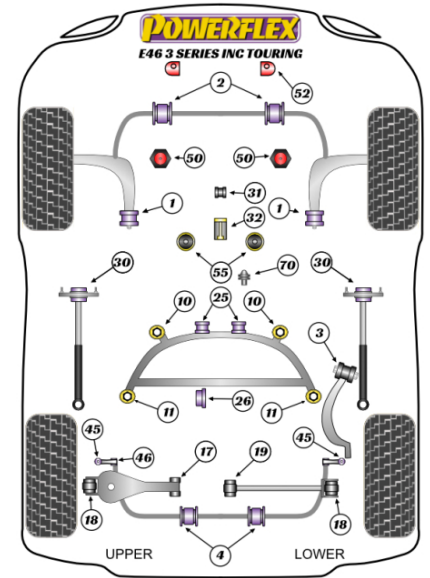

E46 COUPE / CONV / SEDAN / TOURING

PRICING INFORMATION

The prices shown on our website are per bush.

To get the total pack price you will need to multiple this price by the number of bushes per vehicle.

Bush Price x Qty Per Car = Pack Price

- PFF5-4655 does not fit cars with automatic transmission
- PFF5-4601 & PFF5-5601 fit brackets with a 66mm bore
- PFF5-4601-60 & PFF5-5601-60 fit brackets with a 60mm bore, usually found on earlier models.
- PFF5-5601G & PFF5-5601G-60 give an additional +0.5° Caster
- PFR5-4610 & 4611 are complete replacement bushes, for inserts use PFR5-4613 & 4614 (inserts fit into the voiding of the original bush)
- PFR5-4615G replaces the original arm and inner bush and allows on-car adjustment of camber. For a replacement bush only to fit in the original arm, please use PFR5-4616.
- PFR5-5630-10 fits cars with standard or aftermarket rear shock absorber with a 10mm pin, PFR5-5630-12 fits cars with aftermarket rear shock absorbers with a 12mm pin. Neither fit Cabriolet models
- PFF5-4650 does not fit xDrive models. Not recommended for Diesel models.
- PFF5-470 only fits vehicles with manual transmission.

In addition to the Road Series parts listed please check the Black Series website for other bushes suitable for this car that may be more suited to Track/Race use.

JACK PAD ADAPTOR

Qty Per Car **1**

exc. VAT **£18.85**

Diagram Ref.

inc. VAT **£22.62**

Part No. **PF5-4660**

POWERFLEX HANDLING PACK

Qty Per Car **1**

exc. VAT **£338.55**

Diagram Ref.

inc. VAT **£406.26**

Part No. **PF5K-1003**

POWERALIGN WHEEL MOUNTING GUIDE PIN

Qty Per Car **1**

exc. VAT **£23.70**

Diagram Ref.

inc. VAT **£28.44**

Part No. **PF99-512-15**

FRONT WISHBONE REAR BUSH

Qty Per Car **2**

exc. VAT **£38.85**

Diagram Ref. **1**

inc. VAT **£46.62**

Part No. **PFF5-4601**

FRONT WISHBONE REAR BUSH

Qty Per Car **2**

exc. VAT **£33.45**

Diagram Ref. **1**

inc. VAT **£40.14**

Part No. **PFF5-4601-60**