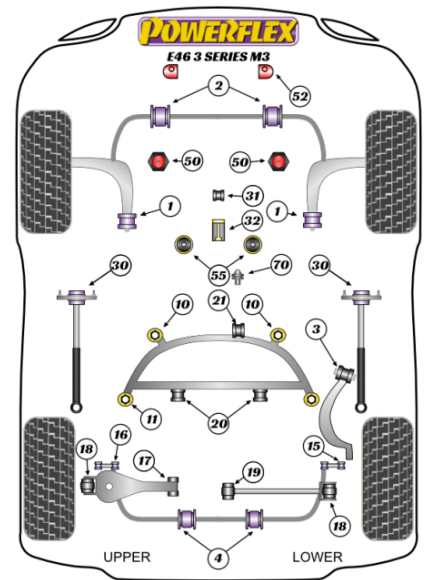

E46 M3 INC CSL

PRICING INFORMATION

The prices shown on our website are per bush.

To get the total pack price you will need to multiple this price by the number of bushes per vehicle.

Bush Price x Qty Per Car = Pack Price

- PFF5-5601GM3 gives an additional +0.5° Caster
- PFR5-4610 & 4611 are complete replacement bushes, for inserts use PFR5-4612 & 4613 (inserts fit into the voiding of the original bush)
- PFR5-4615G replaces the original arm and inner bush and allows on-car adjustment of camber. For a replacement bush only to fit in the original arm, please use PFR5-4616.
- PFR5-5630-10 fits cars with standard or aftermarket rear shock absorber with a 10mm pin
- PFR5-5630-12 fits cars with aftermarket rear shock absorbers with a 12mm pin. Neither fit Cabriolet models
- PFF5-4650 does not fit X drive models.
- PFF5-4602-26 fits M3 non CSL models with 26mm Front Bar
- PFF5-4602-27 fits Cabriolet models with 27mm Front Bar
- PFF5-4602-30.8 fits CSL models with 30.8mm Front Bar
- PFR5-4609-21.5 fits non-CSL M3 models with 21.5mm Rear Bar
- PFR5-4609-22.5 fits CSL models with 22.5mm Rear Bar
- PFF5-470 only fits vehicles with manual transmission.

inc. VAT **£40.74**

REAR ANTI ROLL BAR MOUNTING BUSH 21.5MM

Qty Per Car 2

Diagram Ref. 4

Part No. **PFR5-4609-21.5**

exc. VAT **£23.70**

inc. VAT **£28.44**

REAR ANTI ROLL BAR MOUNTING BUSH 21.5MM

Qty Per Car 2

Diagram Ref. 4

Part No. **PFR5-4609-21.5BLK**

exc. VAT **£26.25**

inc. VAT **£31.50**

REAR ANTI ROLL BAR MOUNTING BUSH 21.5MM

Qty Per Car 2

Diagram Ref. 4