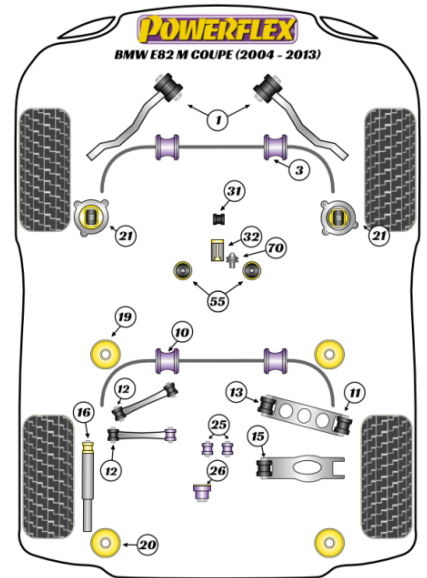

JACK PAD ADAPTOR

Qty Per Car **1**

exc. VAT **£18.85**

Diagram Ref.

inc. VAT **£22.62**

Part No. **PFF5-4660**

FRONT RADIUS ARM TO CHASSIS BUSH

Qty Per Car **2**

exc. VAT **£23.05**

Diagram Ref. **3**

inc. VAT **£27.66**

Part No. **PFF5-1203-26.5**

FRONT ANTI ROLL BAR BUSH 26.5MM

Qty Per Car **2**

exc. VAT **£24.95**

Diagram Ref. **3**

Diagram Ref. 10

Part No. **PFR5-1210-22.5**

exc. VAT **£23.05**

inc. VAT **£27.66**

REAR ANTI ROLL BAR BUSH 22.5MM

Qty Per Car 2

Diagram Ref. 10

Part No. **PFR5-1210-22.5BLK**

exc. VAT **£24.95**

inc. VAT **£29.94**

REAR ANTI ROLL BAR BUSH 23.6MM

Qty Per Car 2

Diagram Ref. 10

Part No. **PFR5-1210-23.6**

exc. VAT **£23.05**

inc. VAT **£27.66**