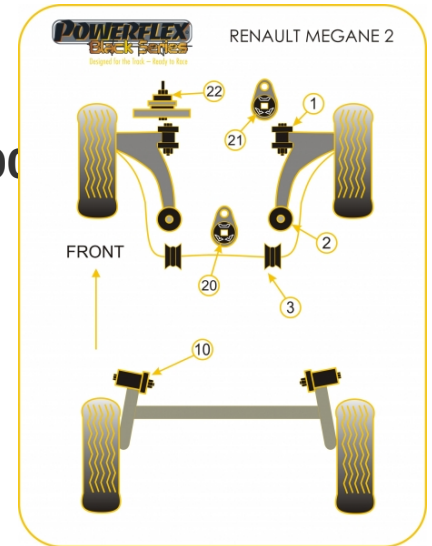

MEGANE II INC RS 225, R26 AND CUP (2002-2006)

PRICING INFORMATION

The prices shown on our website are per bush.

To get the total pack price you will need to multiple this price by the number of bushes per vehicle.

Bush Price x Qty Per Car = Pack Price

Notes:

- PFF60-501G allows on-car adjustment of camber, fit PFF60-501 for a non adjustable bush.
- PFF60-502G is caster adjustable and gives additional anti lift, fit PFF60-502 for a non adjustable bush.
- PFF60-803-* is half the length of the bracket and uses a spacer, for models with full bush with no spacer use PFF60-503-*.
- PFF60-820 Fits Megane II Petrol Sport models inc RS
- PFF60-920 Fits Megane II 1.5 DCi models
- PFF60-524 Is a complete replacement bush with tuneable insert, fits 2.0 Diesel models (for an insert use PFF60-527)
- PFF60-526 fits 1.4, 1.6 and 2.0L petrol engines and also 1.5L diesel engines with an extruded alloy bracket. For vehicles with a cast bracket use PFF60-524 or a rubberized bracket use either PFF60-820 or PFF60-920.
- PFF60-522 Is a complete replacement bush with tuneable insert, fits 1.5 & 2.0 Diesel models (for an insert use PFF60-523)

In addition to the Black Series parts listed please check the Road Series website for other bushes suitable for this car such as engine or transmission mountings.

FRONT ARM FRONT BUSH

Qty Per Car **2**

exc. VAT **£30.45**

Diagram Ref. **1**

inc. VAT **£36.54**

Part No. **PFF60-501BLK**

FRONT ARM FRONT BUSH CAMBER ADJUSTABLE

Qty Per Car **2**

exc. VAT **£49.95**

Diagram Ref. **1**

inc. VAT **£59.94**

Part No. **PFF60-501GBLK**

FRONT ARM REAR BUSH

Qty Per Car **2**

exc. VAT **£33.45**

Diagram Ref. **2**

inc. VAT **£40.14**

Part No. **PFF60-502BLK**

FRONT ARM REAR BUSH ANTI-LIFT & CASTER OFFSET

Qty Per Car **2**

exc. VAT **£37.95**

Diagram Ref. **2**

inc. VAT **£45.54**

Part No. **PFF60-502GBLK**