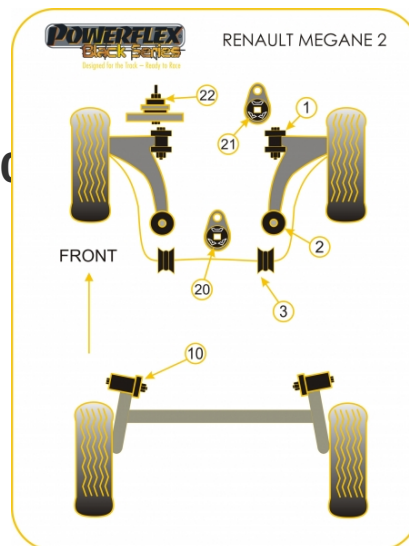

MEGANE II INC RS 225, R26 AND CUP (2002-2006)

PRICING INFORMATION

The prices shown on our website are per bush.

To get the total pack price you will need to multiple this price by the number of bushes per vehicle.

Bush Price x Qty Per Car = Pack Price

Notes:

- PFF60-501G allows on-car adjustment of camber, fit PFF60-501 for a non adjustable bush.
- PFF60-502G is caster adjustable and gives additional anti lift, fit PFF60-502 for a non adjustable bush.
- PFF60-803-* is half the length of the bracket and uses a spacer, for models with full bush with no spacer use PFF60-503-*.
- PFF60-820 Fits Megane II Petrol Sport models inc RS
- PFF60-920 Fits Megane II 1.5 DCi models
- PFF60-524 Is a complete replacement bush with tuneable insert, fits 2.0 Diesel models (for an insert use PFF60-527)
- PFF60-526 fits 1.4, 1.6 and 2.0L petrol engines and also 1.5L diesel engines with an extruded alloy bracket. For vehicles with a cast bracket use PFF60-524 or a rubberized bracket use either PFF60-820 or PFF60-920.
- PFF60-522 Is a complete replacement bush with tuneable insert, fits 1.5 & 2.0 Diesel models (for an insert use PFF60-525)

In addition to the Black Series parts listed please check the Road Series website for other bushes suitable for this car such as engine or transmission mountings.

FRONT ARM FRONT BUSH

Qty Per Car **2**

exc. VAT **£30.45**

Diagram Ref. **1**

inc. VAT **£36.54**

Part No. **PFF60-501BLK**

FRONT ARM FRONT BUSH CAMBER ADJUSTABLE

Qty Per Car **2**

exc. VAT **£49.95**

Diagram Ref. **1**

inc. VAT **£59.94**

Part No. **PFF60-501GBLK**

FRONT ARM REAR BUSH

Qty Per Car **2**

exc. VAT **£33.45**

Diagram Ref. **2**

inc. VAT **£40.14**

Part No. **PFF60-502BLK**

FRONT ARM REAR BUSH ANTI-LIFT & CASTER OFFSET

Qty Per Car **2**

exc. VAT **£37.95**

Diagram Ref. **2**

inc. VAT **£45.54**

Part No. **PFF60-502GBLK**