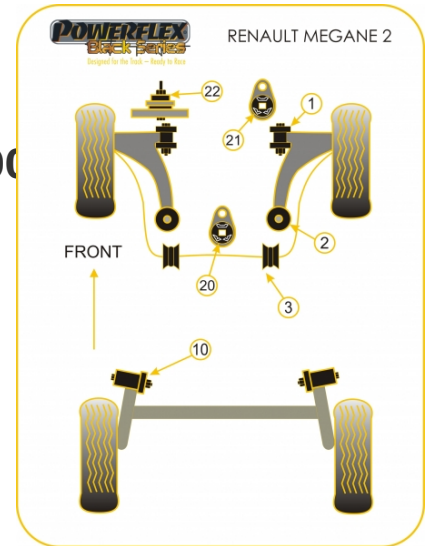

Bush Price x Qty Per Car = Pack Price

Notes:

- PFF60-501G allows on-car adjustment of camber, fit PFF60-501 for a non adjustable bush.
- PFF60-502G is caster adjustable and gives additional anti lift, fit PFF60-502 for a non adjustable bush.
- PFF60-803-* is half the length of the bracket and uses a spacer, for models with full bush with no spacer use PFF60-503-*.
- PFF60-820 Fits Megane II Petrol Sport models inc RS
- PFF60-920 Fits Megane II 1.5 DCi models
- PFF60-524 Is a complete replacement bush with tuneable insert, fits 2.0 Diesel models (for an insert use PFF60-527)
- PFF60-526 fits 1.4, 1.6 and 2.0L petrol engines and also 1.5L diesel engines with an extruded alloy bracket. For vehicles with a cast bracket use PFF60-524 or a rubberized bracket use either PFF60-820 or PFF60-920.
- PFF60-522 Is a complete replacement bush with tuneable insert, fits 1.5 & 2.0 Diesel models (for an insert use PFF60-523)

FRONT ARM FRONT BUSH

Qty Per Car **2**

exc. VAT **£30.45**

Diagram Ref. **1**

inc. VAT **£36.54**

Part No. **PFF60-501BLK**

FRONT ARM FRONT BUSH CAMBER ADJUSTABLE

Qty Per Car **2**

exc. VAT **£49.95**

Diagram Ref. **1**

inc. VAT **£59.94**

Part No. **PFF60-501GBLK**

FRONT ARM REAR BUSH

Qty Per Car **2**

exc. VAT **£33.45**

Diagram Ref. **2**