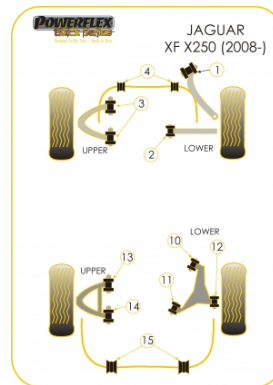

Notes:

- The rear lower arm outer bush (position 12) can use either PFR27-612 which is 58mm long or PFR27-611 which is 54mm long, please measure the original bush to order the correct bush

In addition to the Black Series parts listed please check the Road Series website for other bushes suitable for this car such as engine or transmission mountings.

FRONT LOWER ARM FRONT BUSH

Qty Per Car **2**

Diagram Ref. **1**

Part No. **PFF27-701BLK**

exc. VAT **£31.95**

inc. VAT **£38.34**

FRONT LOWER TRACK CONTROL ARM INNER BUSH

Qty Per Car **2**

Diagram Ref. **2**

Part No. **PFF27-702BLK**

exc. VAT **£28.45**

inc. VAT **£34.14**

FRONT UPPER ARM BUSH

Qty Per Car **4**

Diagram Ref. **3**

Part No. **PFF27-603BLK**

Diagram Ref. **12**

Part No. **PFR27-611BLK**

exc. VAT **£29.45**

inc. VAT **£35.34**

REAR LOWER ARM OUTER BUSH

Qty Per Car **2**

Diagram Ref. **12**

Part No. **PFR27-612BLK**