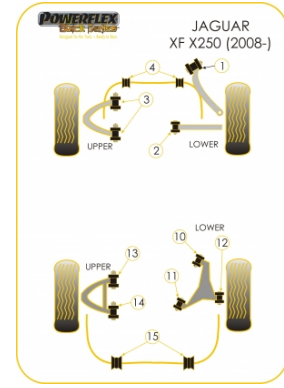

Notes:

- The rear lower arm outer bush (position 12) can use either PFR27-612 which is 58mm long or PFR27-611 which is 54mm long, please measure the original bush to order the correct bush

In addition to the Black Series parts listed please check the Road Series website for other bushes suitable for this car such as engine or transmission mountings.

FRONT LOWER ARM FRONT BUSH

Qty Per Car **2**

Diagram Ref. **1**

Part No. **PFF27-701BLK**

exc. VAT **£31.95**

inc. VAT **£38.34**

FRONT LOWER TRACK CONTROL ARM INNER BUSH

Qty Per Car **2**

Diagram Ref. **12**

Part No. **PFR27-611BLK**

exc. VAT **£29.45**

inc. VAT **£35.34**

REAR LOWER ARM OUTER BUSH

Qty Per Car **2**

Diagram Ref. **12**

Part No. **PFR27-612BLK**

REAR UPPER ARM REAR BUSH

Qty Per Car **2**

Diagram Ref. **14**

Part No. **PFR27-613BLK**

exc. VAT **£22.95**

inc. VAT **£27.54**

REAR ANTI ROLL BAR BUSH 17.5MM

Qty Per Car **2**