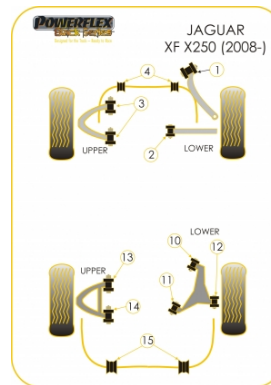

Notes:

- The rear lower arm outer bush (position 12) can use either PFR27-612 which is 58mm long or PFR27-611 which is 54mm long, please measure the original bush to order the correct bush

In addition to the Black Series parts listed please check the Road Series website for other bushes suitable for this car such as engine or transmission mountings.

FRONT LOWER ARM FRONT BUSH

Qty Per Car **2**

Diagram Ref. **1**

Part No. **PFF27-701BLK**

exc. VAT **£30.75**

inc. VAT **£36.90**

FRONT LOWER TRACK CONTROL ARM INNER BUSH

Qty Per Car **2**

Diagram Ref. **12**

Part No. **PFR27-611BLK**

exc. VAT **£27.95**

inc. VAT **£33.54**

REAR LOWER ARM OUTER BUSH

Qty Per Car **2**

Diagram Ref. **12**

Part No. **PFR27-612BLK**

REAR UPPER ARM REAR BUSH

Qty Per Car **2**

Diagram Ref. **14**

Part No. **PFR27-613BLK**

exc. VAT **£21.95**

inc. VAT **£26.34**

REAR ANTI ROLL BAR BUSH 17.5MM

Qty Per Car **2**