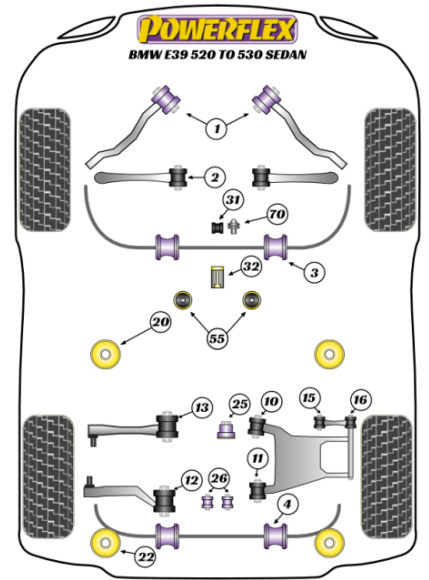

E39 520 TO 530

PRICING INFORMATION

The prices shown on our website are per bush.

To get the total pack price you will need to multiple this price by the number of bushes per vehicle.

Bush Price x Qty Per Car = Pack Price

- PFR5-520 and PFR5-522 are full replacement bushes.
- PFR5-521 and PFR5-523 are inserts to be used with the OE rubber bushes.
- PFR5-711 fits M5 and Touring models only. For saloon models use PFR5-711-12.
- PFF5-470 only fits vehicles with manual transmission.

In addition to the Road Series parts listed please check the Black Series website for other bushes suitable for this car that may be more suited to Track/Race use.

JACK PAD ADAPTOR

Qty Per Car **1**

exc. VAT **£18.85**

Diagram Ref.

inc. VAT **£22.62**

Part No. **PF5-4660**

POWERALIGN WHEEL MOUNTING GUIDE PIN

Qty Per Car **1**

exc. VAT **£23.70**

Diagram Ref.

inc. VAT **£28.44**

Part No. **PF99-512-15**

FRONT LOWER TIE BAR TO CHASSIS BUSH

Qty Per Car **2**

exc. VAT **£35.05**

Diagram Ref. **1**

inc. VAT **£42.06**

Part No. **PFF5-510**

FRONT LOWER TIE BAR TO CHASSIS BUSH

Qty Per Car **2**

exc. VAT **£38.55**

Diagram Ref. **1**

inc. VAT **£46.26**

Part No. **PFF5-510BLK**

FRONT LOWER TIE BAR TO CHASSIS BUSH

Qty Per Car **2**

exc. VAT **£35.05**

Diagram Ref. **1**

inc. VAT **£42.06**

Part No. **PFF5-510H**

FRONT INNER TRACK CONTROL ARM BUSH

Qty Per Car **2**

exc. VAT **£30.20**

Diagram Ref. **2**

inc. VAT **£36.24**

Part No. **PFF5-511**

FRONT INNER TRACK CONTROL ARM BUSH

Qty Per Car **2**

exc. VAT **£30.20**

Diagram Ref. **2**

inc. VAT **£36.24**

Part No. **PFF5-511BLK**

FRONT INNER TRACK CONTROL ARM BUSH

Qty Per Car **2**

exc. VAT **£30.20**

Diagram Ref. **2**

inc. VAT **£36.24**

Part No. **PFF5-511H**