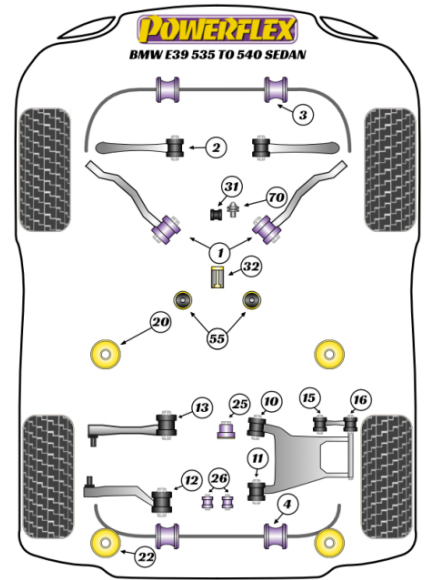

E39 535 TO 540

PRICING INFORMATION

The prices shown on our website are per bush.

To get the total pack price you will need to multiple this price by the number of bushes per vehicle.

Bush Price x Qty Per Car = Pack Price

- PFR5-520 and PFR5-522 are full replacement bushes.
- PFR5-521 and PFR5-523 are inserts, to be used with the OE rubber bushes.
- PFR5-711 Touring models only. For Saloon models use PFR5-711-12.
- PFF5-470 only fits vehicles with manual transmission.

In addition to the Road Series parts listed please check the Black Series website for other bushes suitable for this car that may be more suited to Track/Race use.

JACK PAD ADAPTOR

Qty Per Car **1**

exc. VAT **£18.85**

Diagram Ref.

inc. VAT **£22.62**

Part No. **PFF5-4660**

POWERALIGN WHEEL MOUNTING GUIDE PIN

Qty Per Car **1**

exc. VAT **£23.70**

Diagram Ref.

inc. VAT **£28.44**

Part No. **PFF9-512-15**

FRONT LOWER CONTROL ARM BUSH

Qty Per Car **2**

exc. VAT **£43.15**

Diagram Ref. **1**

inc. VAT **£51.78**

Part No. **PFF5-501**

FRONT LOWER CONTROL ARM BUSH

Qty Per Car **2**

exc. VAT **£47.45**

Diagram Ref. **1**

inc. VAT **£56.94**

Part No. **PFF5-501BLK**

FRONT LOWER CONTROL ARM BUSH

Qty Per Car **2**

exc. VAT **£43.15**

Diagram Ref. **1**

inc. VAT **£51.78**

Part No. **PFF5-501H**

FRONT INNER TRACK CONTROL ARM BUSH

Qty Per Car **2**

exc. VAT **£31.80**

Diagram Ref. **2**

inc. VAT **£38.16**

Part No. **PFF5-502**

FRONT INNER TRACK CONTROL ARM BUSH

Qty Per Car **2**

exc. VAT **£31.80**

Diagram Ref. **2**

inc. VAT **£38.16**

Part No. **PFF5-502BLK**

FRONT INNER TRACK CONTROL ARM BUSH

Qty Per Car **2**

Diagram Ref. **2**

Part No. **PFF5-502H**