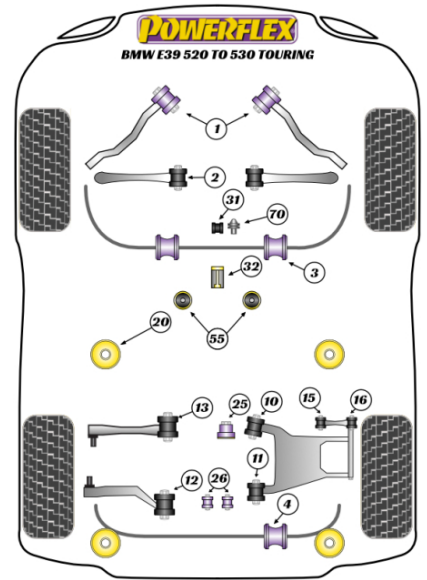

E39 520 TO 530 TOURING

PRICING INFORMATION

The prices shown on our website are per bush.

To get the total pack price you will need to multiple this price by the number of bushes per vehicle.

Bush Price x Qty Per Car = Pack Price

- PFR5-530 are complete replacement bushes.
- PFR5-531 are inserts to be used with the OE bushes.
- Use either PFR5-524 for diffs with a flat mounting face or PFR5-525 if the casing has a spigot.
- PFF5-470 only fits vehicles with manual transmission.

In addition to the Road Series parts listed please check the Black Series website for other bushes suitable for this car that may be more suited to Track/Race use.

JACK PAD ADAPTOR

Qty Per Car **1**

exc. VAT **£18.85**

Diagram Ref.

inc. VAT **£22.62**

Part No. **PF5-4660**

POWERALIGN WHEEL MOUNTING GUIDE PIN

Qty Per Car **1**

exc. VAT **£23.70**

Diagram Ref.

inc. VAT **£28.44**

Part No. **PF99-512-15**

FRONT LOWER TIE BAR TO CHASSIS BUSH

Qty Per Car **2**

exc. VAT **£35.05**

Diagram Ref. **1**

inc. VAT **£42.06**

Part No. **PFF5-510**

FRONT LOWER TIE BAR TO CHASSIS BUSH

Qty Per Car **2**

exc. VAT **£38.55**

Diagram Ref. **1**

inc. VAT **£46.26**

Part No. **PFF5-510BLK**

FRONT LOWER TIE BAR TO CHASSIS BUSH

Qty Per Car **2**

exc. VAT **£35.05**

Diagram Ref. **1**

inc. VAT **£42.06**

Part No. **PFF5-510H**

FRONT INNER TRACK CONTROL ARM BUSH

Qty Per Car **2**

exc. VAT **£30.20**

Diagram Ref. **2**

inc. VAT **£36.24**

Part No. **PFF5-511**

FRONT INNER TRACK CONTROL ARM BUSH

Qty Per Car **2**

exc. VAT **£30.20**

Diagram Ref. **2**

inc. VAT **£36.24**

Part No. **PFF5-511BLK**

FRONT INNER TRACK CONTROL ARM BUSH

Qty Per Car **2**

exc. VAT **£30.20**

Diagram Ref. **2**

inc. VAT **£36.24**

Part No. **PFF5-511H**