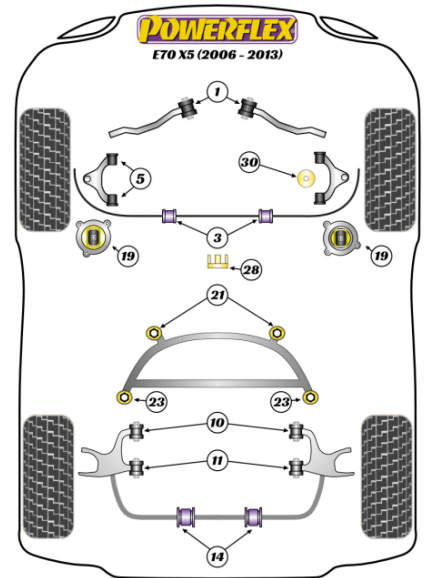

#### JACK PAD ADAPTOR

Qty Per Car **1**

exc. VAT **£18.85**

Diagram Ref.

inc. VAT **£22.62**

Part No. **PF5-4660**