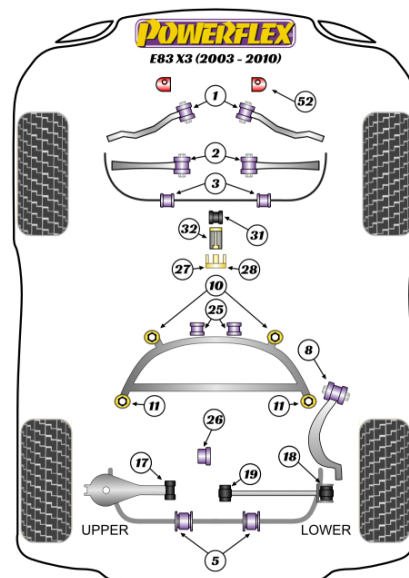

X3 E83 (2003-2010)

PRICING INFORMATION

The prices shown on our website are per bush.

To get the total pack price you will need to multiple this price by the number of bushes per vehicle.

Bush Price x Qty Per Car = Pack Price

- PFF5-1526 fits transmission case bush inserts fit mounts with a T shape sleeve, for mounts with a round sleeve use PFF5-4628
- PFR5-4610 & 4611 are complete replacement bushes, for inserts use PFR5-4613 & 4614 (inserts fit into the voiding of the original bush)
- PFR5-4615G replaces the original arm and inner bush and allows on car adjustment of camber. For a replacement bush only to fit in the original arm, please use PFR5-4616.
- PFF5-470 only fits vehicles with manual transmission.

In addition to the Road Series parts listed please check the Black Series website for other bushes suitable for this car that may be more suited to Track/Race use.

JACK PAD ADAPTOR

Qty Per Car **1**

exc. VAT **£18.85**

Diagram Ref.

inc. VAT **£22.62**

Part No. **PFF5-4660**

POWERALIGN WHEEL MOUNTING GUIDE PIN

Qty Per Car **1**

exc. VAT **£25.35**

Diagram Ref.

inc. VAT **£30.42**

Part No. **PFF99-514-125**

FRONT LOWER RADIUS ARM TO CHASSIS BUSH

Qty Per Car **2**

exc. VAT **£55.55**

Diagram Ref. **1**

inc. VAT **£66.66**

Part No. **PFF5-901**

FRONT TRACK CONTROL ARM INNER BUSH

Qty Per Car **2**

exc. VAT **£43.45**

Diagram Ref. **2**

inc. VAT **£52.14**

Part No. **PFF5-1002**

FRONT TRACK CONTROL ARM INNER BUSH

Qty Per Car **2**

exc. VAT **£43.45**

Diagram Ref. **2**

inc. VAT **£52.14**

Part No. **PFF5-1002BLK**

FRONT CONTROL ARM TO CHASSIS BUSH

Qty Per Car **2**

exc. VAT **£43.45**

Diagram Ref. **2**

inc. VAT **£52.14**

Part No. **PFF5-1502**

FRONT ANTI ROLL BAR MOUNTING BUSH 22.5MM

Qty Per Car **2**

exc. VAT **£23.70**

Diagram Ref. **3**

inc. VAT **£28.44**

Part No. **PFF5-1503-22.5**