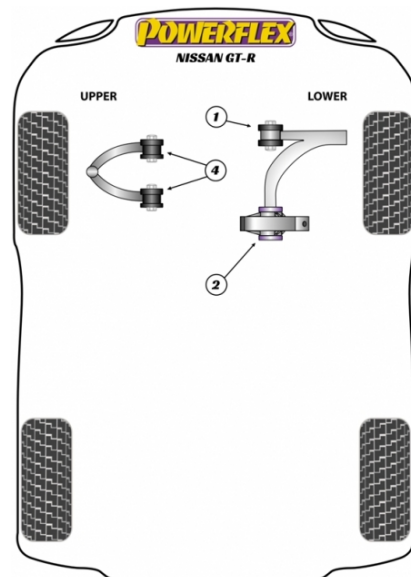

FRONT LOWER WISHBONE FRONT BUSH

Qty Per Car **2**

exc. VAT **£29.95**

Diagram Ref. **1**

inc. VAT **£35.94**

Part No. **PFF46-701**

FRONT LOWER WISHBONE FRONT BUSH CAMBER ADJUSTABLE

Qty Per Car **2**