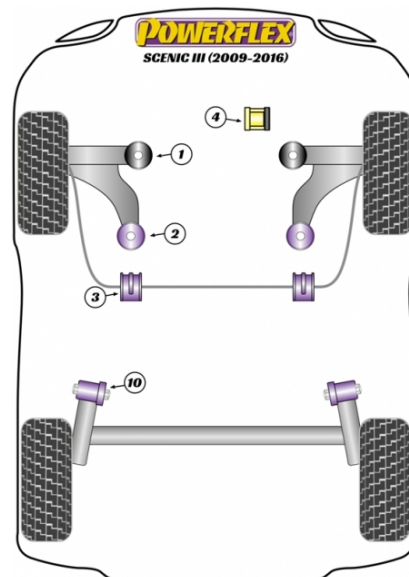

#### FRONT ARM FRONT BUSH

Qty Per Car **2**

exc. VAT **£30.45**

Diagram Ref. **1**

inc. VAT **£36.54**

Part No. **PFF60-1701**