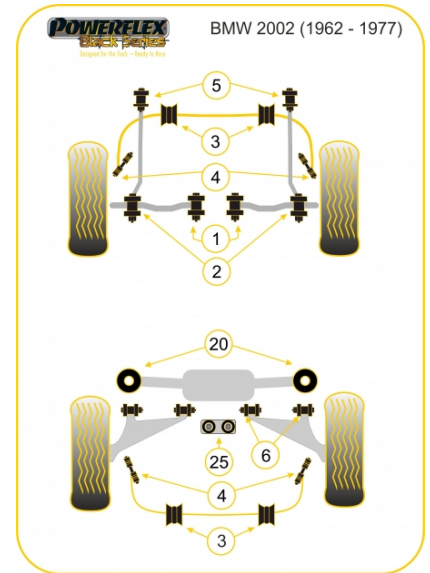

### PRICING INFORMATION

The prices shown on our website are per bush.

To get the total pack price you will need to multiple this price by the number of bushes per vehicle.

**Bush Price x Qty Per Car = Pack Price**

#### Notes

- PFF5-2003-15 and PFF5-2003-16 anti-roll bar bushes fit both front and rear.
- PFF5-2004 anti-roll bar link rod bush fits both the front and rear.
- PFR5-2020 are inserts which fit into the voids of the original rear beam bush.
- PFR5-2021 is a complete bush for the rear beam mount.
- Please check Anti-roll bar diameter before ordering.

#### FRONT LOWER ARM INNER BUSH

Qty Per Car **2**

Diagram Ref. **1**

Part No. **PFF5-2001BLK**

exc. VAT **£23.05**

inc. VAT **£27.66**