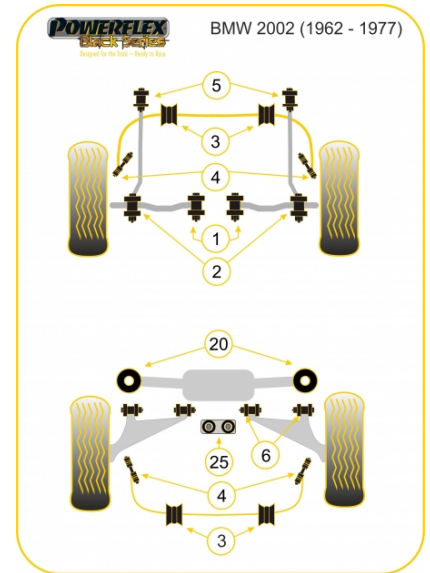

### PRICING INFORMATION

The prices shown on our website are per bush.

To get the total pack price you will need to multiple this price by the number of bushes per vehicle.

**Bush Price x Qty Per Car = Pack Price**

#### Notes

- PFF5-2003-15 and PFF5-2003-16 anti-roll bar bushes fit both front and rear.
- PFF5-2004 anti-roll bar link rod bush fits both the front and rear.
- PFR5-2020 are inserts which fit into the voids of the original rear beam bush.
- PFR5-2021 is a complete bush for the rear beam mount.
- Please check Anti-roll bar diameter before ordering.

#### FRONT LOWER ARM INNER BUSH

Qty Per Car **2**

Diagram Ref. **1**

Part No. **PFF5-2001BLK**

exc. VAT **£23.95**

inc. VAT **£28.74**