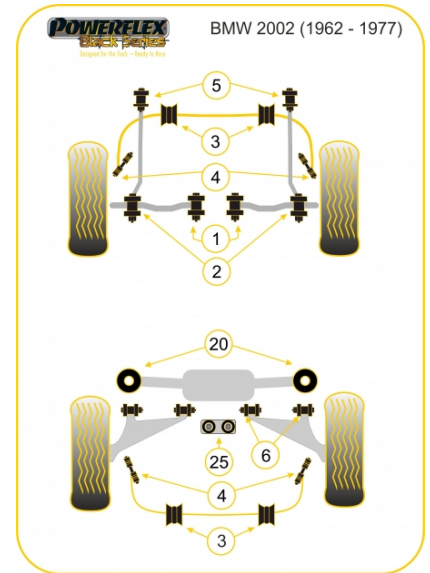

1502-2002 (1962 - 1977)

PRICING INFORMATION

The prices shown on our website are per bush.

To get the total pack price you will need to multiple this price by the number of bushes per vehicle.

Bush Price x Qty Per Car = Pack Price

Notes

- PFF5-2003-15 and PFF5-2003-16 anti-roll bar bushes fit both front and rear.
- PFF5-2004 anti-roll bar link rod bush fits both the front and rear.
- PFR5-2020 are inserts which fit into the voids of the original rear beam bush.
- PFR5-2021 is a complete bush for the rear beam mount.
- Please check Anti-roll bar diameter before ordering.

In addition to the Black Series parts listed please check the Road Series website for other bushes suitable for this car such as engine or transmission mountings.

FRONT LOWER ARM INNER BUSH

Qty Per Car **2**

Diagram Ref. **1**

Part No. **PFF5-2001BLK**

exc. VAT **£23.05**

inc. VAT **£27.66**

FRONT LOWER ARM OUTER BUSH

Qty Per Car **2**

Diagram Ref. **2**

Part No. **PFF5-2002BLK**