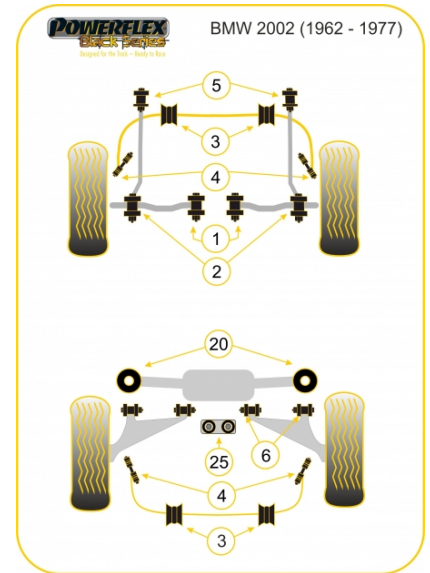

1502-2002 (1962 - 1977)

PRICING INFORMATION

The prices shown on our website are per bush.

To get the total pack price you will need to multiple this price by the number of bushes per vehicle.

Bush Price x Qty Per Car = Pack Price

Notes

- PFF5-2003-15 and PFF5-2003-16 anti-roll bar bushes fit both front and rear.
- PFF5-2004 anti-roll bar link rod bush fits both the front and rear.
- PFR5-2020 are inserts which fit into the voids of the original rear beam bush.
- PFR5-2021 is a complete bush for the rear beam mount.
- Please check Anti-roll bar diameter before ordering.

In addition to the Black Series parts listed please check the Road Series website for other bushes suitable for this car such as engine or transmission mountings.

FRONT LOWER ARM INNER BUSH

Qty Per Car **2**

Diagram Ref. **1**

Part No. **PFF5-2001BLK**

exc. VAT **£23.95**

inc. VAT **£28.74**

FRONT LOWER ARM OUTER BUSH

Qty Per Car **2**

Diagram Ref. **2**

Part No. **PFF5-2002BLK**