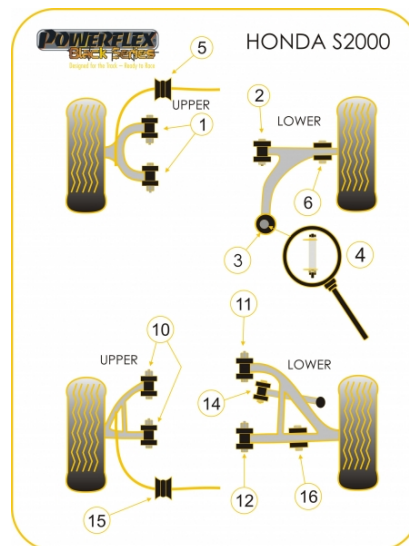

S2000 (1999-2009)

PRICING INFORMATION

The prices shown on our website are per bush.

To get the total pack price you will need to multiple this price by the number of bushes per vehicle.

Bush Price x Qty Per Car = Pack Price

Notes

- PFF25-203G is a replacement caster adjustment kit which will fit standard Honda bush and PFF25-203.
- Honda changed the rear upper wishbones in 2004, cars up to 2004 use PFR25-210 cars after seem to use either PFR25-209 or PFR25-210. Please measure the original bush to ensure the correct part number is ordered
- PFR25-209 fits arms with a hole diameter of 42mm and length of 57mm
- PFR25-210 fits arms with a hole diameter of 35mm and length of 47mm

In addition to the Black Series parts listed please check the Road Series website for other bushes suitable for this car such as engine or transmission mountings.

FRONT UPPER WISHBONE BUSH

Qty Per Car **4**

Diagram Ref. **1**

Part No. **PFF25-201BLK**

exc. VAT **£20.45**

inc. VAT **£24.54**

FRONT LOWER WISHBONE INNER BUSH

Qty Per Car **2**

Diagram Ref. **2**

Part No. **PFF25-202BLK**

exc. VAT **£22.95**

inc. VAT **£27.54**

FRONT ARM REAR (COMPLIANCE) BUSH

Qty Per Car **2**

Diagram Ref. **3**

Part No. **PFF25-203BLK**

exc. VAT **£63.95**

inc. VAT **£76.74**

STAINLESS STEEL CASTER ADJUSTMENT KIT

Qty Per Car **2**

Diagram Ref. **4**

Part No. **PFF25-203GBLK**

exc. VAT **£71.95**

inc. VAT **£86.34**

FRONT ANTI ROLL BAR BUSH 28.2MM

Qty Per Car **2**

Diagram Ref. **5**

Part No. **PFF25-205-28.2BLK**

exc. VAT **£16.45**

inc. VAT **£19.74**

FRONT ANTI ROLL BAR BUSH 26.5MM

Qty Per Car **2**

Diagram Ref. **5**

Part No. **PFF25-205BLK**

exc. VAT **£16.45**

inc. VAT **£19.74**