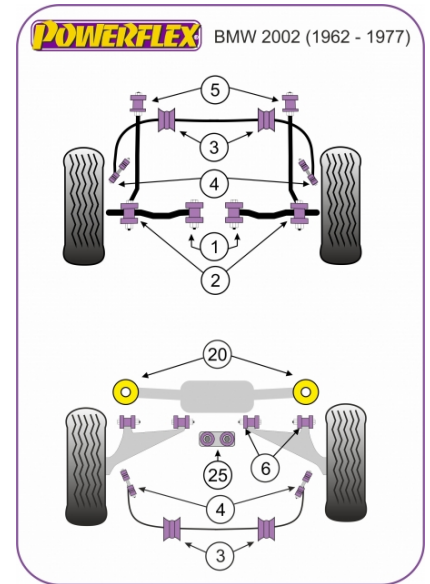

1502-2002 (1962 - 1977)

PRICING INFORMATION

The prices shown on our website are per bush.

To get the total pack price you will need to multiple this price by the number of bushes per vehicle.

Bush Price x Qty Per Car = Pack Price

Notes

- PFF5-2003-15 and PFF5-2003-16 anti-roll bar bushes fit both front and rear, 2 need for the front, 2 needed for the rear.
- PFF5-2004 anti-roll bar link rod bush fits both the front and rear.
- PFR5-2020 are inserts which fit into the voids of the original rear beam bush.
- PFR5-2021 is a complete bush for the rear beam mount.
- Please check Anti-roll bar diameter before ordering.

In addition to the Road Series parts listed please check the Black Series website for other bushes suitable for this car that may be more suited to Track/Race use.

FRONT LOWER ARM INNER BUSH

Qty Per Car **2**

exc. VAT **£21.95**

inc. VAT **£26.34**

ANTI ROLL BAR BUSH 15MM

Qty Per Car **2**

Diagram Ref. **3**

Part No. **PFF5-2003-15**

exc. VAT **£13.95**

inc. VAT **£16.74**