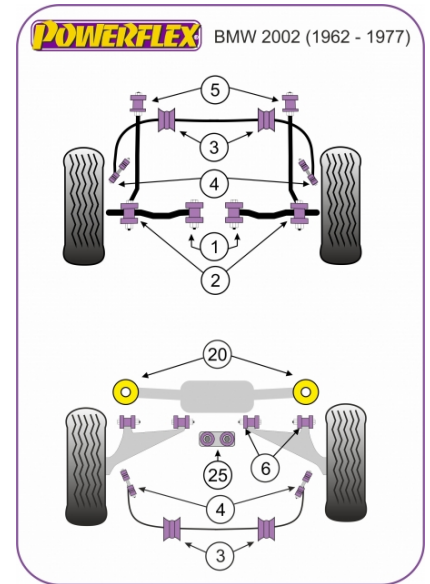

### PRICING INFORMATION

The prices shown on our website are per bush.

To get the total pack price you will need to multiple this price by the number of bushes per vehicle.

**Bush Price x Qty Per Car = Pack Price**

#### Notes

- PFF5-2003-15 and PFF5-2003-16 anti-roll bar bushes fit both front and rear, 2 need for the front, 2 needed for the rear.
- PFF5-2004 anti-roll bar link rod bush fits both the front and rear.
- PFR5-2020 are inserts which fit into the voids of the original rear beam bush.
- PFR5-2021 is a complete bush for the rear beam mount.
- Please check Anti-roll bar diameter before ordering.