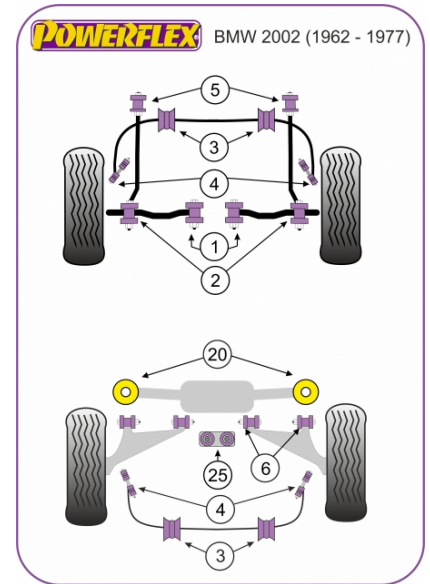

1502-2002 (1962 - 1977)

PRICING INFORMATION

The prices shown on our website are per bush.

To get the total pack price you will need to multiple this price by the number of bushes per vehicle.

Bush Price x Qty Per Car = Pack Price

Notes

- PFF5-2003-15 and PFF5-2003-16 anti-roll bar bushes fit both front and rear, 2 need for the front, 2 needed for the rear.
- PFF5-2004 anti-roll bar link rod bush fits both the front and rear.
- PFR5-2020 are inserts which fit into the voids of the original rear beam bush.
- PFR5-2021 is a complete bush for the rear beam mount.
- Please check Anti-roll bar diameter before ordering.

In addition to the Road Series parts listed please check the Black Series website for other bushes suitable for this car that may be more suited to Track/Race use.

FRONT LOWER ARM INNER BUSH

Qty Per Car **2**

exc. VAT **£20.95**

inc. VAT **£25.14**

ANTI ROLL BAR BUSH 15MM

Qty Per Car **2**

Diagram Ref. **3**

Part No. **PFF5-2003-15**

exc. VAT **£13.45**

inc. VAT **£16.14**