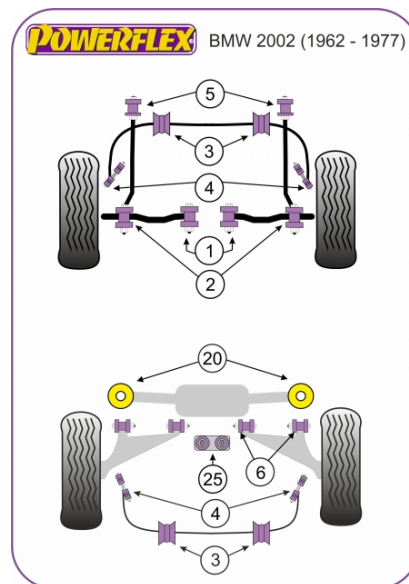

1502-2002 (1962 - 1977)

PRICING INFORMATION

The prices shown on our website are per bush.

To get the total pack price you will need to multiple this price by the number of bushes per vehicle.

Bush Price x Qty Per Car = Pack Price

Notes

- PFF5-2003-15 and PFF5-2003-16 anti-roll bar bushes fit both front and rear, 2 need for the front, 2 needed for the rear.
- PFF5-2004 anti-roll bar link rod bush fits both the front and rear.
- PFR5-2020 are inserts which fit into the voids of the original rear beam bush.
- PFR5-2021 is a complete bush for the rear beam mount.
- Please check Anti-roll bar diameter before ordering.

In addition to the Road Series parts listed please check the Black Series website for other bushes suitable for this car that may be more suited to Track/Race use.

FRONT LOWER ARM INNER BUSH

Qty Per Car **2**

exc. VAT **£21.95**

inc. VAT **£26.34**

ANTI ROLL BAR BUSH 15MM

Qty Per Car **2**

Diagram Ref. **3**

Part No. **PFF5-2003-15**

exc. VAT **£13.95**

inc. VAT **£16.74**