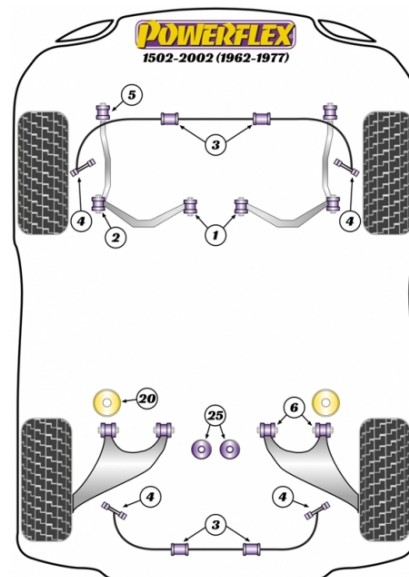

- PFF5-2003-15 and PFF5-2003-16 anti-roll bar bushes fit both front and rear, 2 need for the front, 2 needed for the rear.
- PFF5-2004 anti-roll bar link rod bush fits both the front and rear.
- PFR5-2020 are inserts which fit into the voids of the original rear beam bush.
- PFR5-2021 is a complete bush for the rear beam mount.
- Please check Anti-roll bar diameter before ordering.

In addition to the Road Series parts listed please check the Black Series website for other bushes suitable for this car that may be more suited to Track/Race use.

	FRONT LOWER ARM INNER BUSH	Qty Per Car 2	Diagram Ref. 1	Part No. PFF5-2001
		exc. VAT £21.95	inc. VAT £26.34	
	FRONT LOWER ARM INNER BUSH	Qty Per Car 2	Diagram Ref. 1	Part No. PFF5-2001BLK
		exc. VAT £23.95	inc. VAT £28.74	
	FRONT LOWER ARM OUTER BUSH	Qty Per Car 2	Diagram Ref. 2	Part No. PFF5-2002
		exc. VAT £21.95	inc. VAT £26.34	
	FRONT LOWER ARM OUTER BUSH	Qty Per Car 2	Diagram Ref. 2	Part No. PFF5-2002BLK
		exc. VAT £23.95	inc. VAT £28.74	
	ANTI ROLL BAR BUSH 15MM	Qty Per Car 2	Diagram Ref. 3	Part No. PFF5-2003-15
		exc. VAT £13.95	inc. VAT £16.74	
	ANTI ROLL BAR BUSH 15MM	Qty Per Car 2	Diagram Ref. 3	Part No. PFF5-2003-15BLK
		exc. VAT £14.95	inc. VAT £17.94	
	ANTI ROLL BAR BUSH 16MM	Qty Per Car 2	Diagram Ref. 3	Part No. PFF5-2003-16
		exc. VAT £13.95	inc. VAT £16.74	

ANTI ROLL BAR BUSH 16MM

Qty Per Car 2

Diagram Ref. 3

Part No. **PFF5-2003-16BLK**

exc. VAT **£15.45**

inc. VAT **£18.54**

ANTI ROLL BAR LINK ROD BUSH

Qty Per Car 2

Diagram Ref. 4

Part No. **PFF5-2004**

exc. VAT **£22.45**

inc. VAT **£26.94**

ANTI ROLL BAR LINK ROD BUSH

Qty Per Car 2

Diagram Ref. 4

Part No. **PFF5-2004BLK**