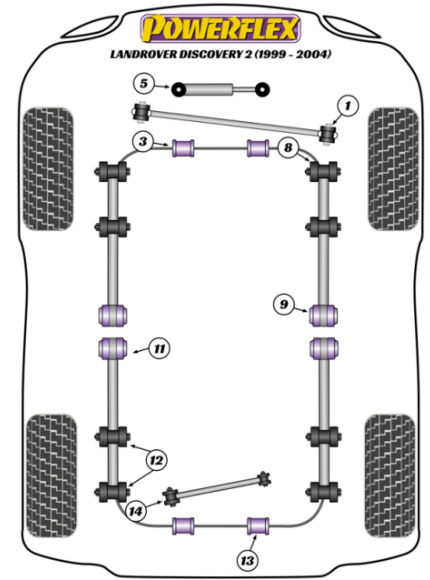

- PF32-603-30 fits vehicles without ACE suspension
- PF32-603-35 fits vehicles with ACE suspension

In addition to the Road Series parts listed please check the Black Series website for other bushes suitable for this car that may be more suited to Track/Race use.

PANHARD ROD BUSH 35MM

Qty Per Car **2**

exc. VAT **£23.70**

Diagram Ref. **1**

inc. VAT **£28.44**

Part No. **PFF32-301**

PANHARD ROD BUSH 35MM

Qty Per Car **2**

exc. VAT **£23.70**

Diagram Ref. **1**

inc. VAT **£28.44**

Part No. **PFF32-301H**

FRONT ANTI ROLL BAR BUSH 30MM

Qty Per Car **2**

exc. VAT **£22.65**

Diagram Ref. **3**

inc. VAT **£27.18**

Part No. **PF32-603-30**

FRONT ANTI ROLL BAR BUSH 35MM

Qty Per Car **2**

exc. VAT **£21.75**

Diagram Ref. **3**

inc. VAT **£26.10**

Part No. **PF32-603-35**