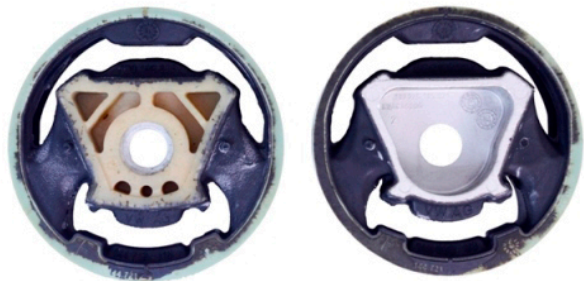

Use PFF85-832 Or PFF85-833 For OEM part number 5Q0198 037 B

In addition to the Black Series parts listed please check the Road Series website for other bushes suitable for this car such as engine or transmission mountings.

FRONT WISHBONE FRONT BUSH

Qty Per Car **2**

exc. VAT **£23.95**

Diagram Ref. **1**

inc. VAT **£28.74**

Part No. **PFF85-501BLK**

FRONT WISHBONE FRONT BUSH CAMBER ADJUSTABLE

Qty Per Car **2**

exc. VAT **£51.45**

Diagram Ref. **1**

inc. VAT **£61.74**

Part No. **PFF85-501GBLK**