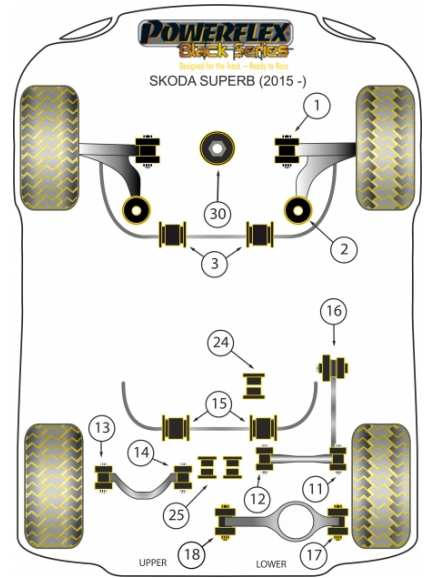

- PFF85-830 is an insert for OEM part number 5Q0198 037 A.
- PFF85-831 is a complete bush for OEM part number 5Q0198 037 A.
- PFF85-832 is an insert for OEM part number 5Q0198 037 B.
- PFF85-833 is a complete bush for OEM part number 5Q0198 037 B.
- PFF85-802G allows on car adjustment of caster +/- 0,33 degrees.

Use PFF85-830 Or PFF85-831 For OEM part number 5Q0198 037 A

Use PFF85-832 Or PFF85-833 For OEM part number 5Q0198 037 B

In addition to the Black Series parts listed please check the Road Series website for other bushes suitable for this car such as engine or transmission mountings.

Diagram Ref. 15

Part No. **PFR85-815-19.6BLK**

exc. VAT **£17.95**

inc. VAT **£21.54**

REAR ANTI ROLL BAR BUSH 20.7MM

Qty Per Car 2

Diagram Ref. 15

Part No. **PFR85-815-20.7BLK**

Diagram Ref. 18

Part No. **PFR85-818BLK**

exc. VAT **£30.95**

inc. VAT **£37.14**

REAR DIFF FRONT MOUNTING BUSH

Qty Per Car **1**

Diagram Ref. **24**

Part No. **PFR85-524BLK**