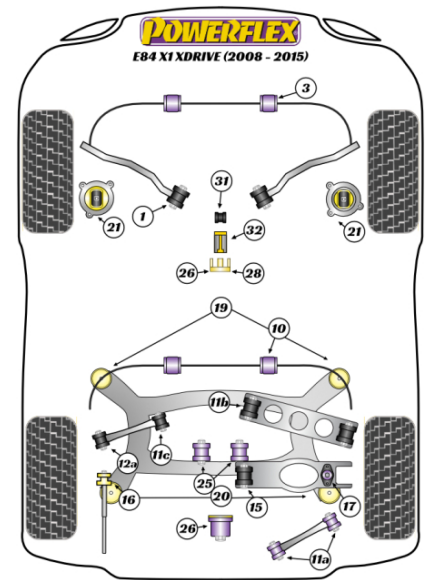

X1 E84 XDRIVE (2008-2015)

PRICING INFORMATION

The prices shown on our website are per bush.

To get the total pack price you will need to multiple this price by the number of bushes per vehicle.

Bush Price x Qty Per Car = Pack Price

1. PFF5-1526 fits transmission case bush inserts fit mounts with a T shape sleeve, for mounts with a round sleeve use PFF5-4628
2. PFR5-419 and PFR5-421 are inserts to be used with the original bushes
3. PFR5-420 and PFR5-422 are complete replacements for the original bushes
4. PFR5-1220 is a complete replacement bush for non-M models to raise the front of the rear subframe by 9mm providing the same anti-squat characteristic during acceleration as featured on M model vehicles
5. PFF5-4020 only fits the cars with the N55
6. PFF5-470 only fits vehicles with manual transmission.

In addition to the Road Series parts listed please check the Black Series website for other bushes suitable for this car that may be more suited to Track/Race use.

UNIVERSAL EXHAUST MOUNT

Qty Per Car **1**

exc. VAT **£12.90**

Diagram Ref.

inc. VAT **£15.48**

Part No. **EXH032**

JACK PAD ADAPTOR

Qty Per Car **1**

exc. VAT **£18.85**

Diagram Ref.

inc. VAT **£22.62**

Part No. **PF5-4660**

POWERALIGN WHEEL MOUNTING GUIDE PIN

Qty Per Car **1**

exc. VAT **£23.70**

Diagram Ref.

inc. VAT **£28.44**

Part No. **PF99-512-15**

FRONT CONTROL ARM TO CHASSIS BUSH

Qty Per Car **2**

exc. VAT **£44.25**

Diagram Ref. **1**

inc. VAT **£53.10**

Part No. **PFF5-5701**

FRONT ANTI ROLL BAR MOUNTING BUSH 26.5MM

Qty Per Car **2**

exc. VAT **£24.30**

Diagram Ref. **3**

inc. VAT **£29.16**

Part No. **PFF5-5703-26.5**

REAR ANTI ROLL BAR BUSH 11MM

Qty Per Car **2**

exc. VAT **£23.70**

Diagram Ref. **10**

inc. VAT **£28.44**

Part No. **PFR5-4609-11**