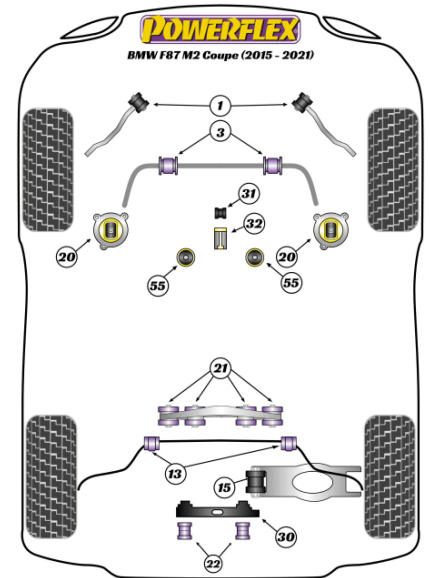

F87 M2 COUPE (2015 - 2021)

PRICING INFORMATION

The prices shown on our website are per bush.

To get the total pack price you will need to multiple this price by the number of bushes per vehicle.

Bush Price x Qty Per Car = Pack Price

- PFF5-470 only fits vehicles with manual transmission.

In addition to the Road Series parts listed please check the Black Series website for other bushes suitable for this car that may be more suited to Track/Race use.

UNIVERSAL EXHAUST MOUNT

Qty Per Car **1**

exc. VAT **£12.90**

Diagram Ref.

inc. VAT **£15.48**

Part No. **EXH032**

JACK PAD ADAPTOR

Qty Per Car **1**

exc. VAT **£18.85**

Diagram Ref.

inc. VAT **£22.62**

Part No. **PF5-4660**

POWERALIGN WHEEL MOUNTING GUIDE PIN

Qty Per Car **1**

exc. VAT **£25.35**

Diagram Ref.

inc. VAT **£30.42**

Part No. **PF99-514-125**

FRONT RADIUS ARM TO CHASSIS BUSH

Qty Per Car **2**

exc. VAT **£64.20**

Diagram Ref. **1**

inc. VAT **£77.04**

Part No. **PFF5-4001**

FRONT RADIUS ARM TO CHASSIS BUSH

Qty Per Car **2**

exc. VAT **£64.20**

Diagram Ref. **1**

inc. VAT **£77.04**

Part No. **PFF5-4001BLK**

FRONT RADIUS ARM TO CHASSIS BUSH CASTER ADJUSTABLE

Qty Per Car **2**

exc. VAT **£77.70**

Diagram Ref. **1**

inc. VAT **£93.24**

Part No. **PFF5-4001G**

FRONT RADIUS ARM TO CHASSIS BUSH CASTER ADJUSTABLE

Qty Per Car **2**

exc. VAT **£77.70**

Diagram Ref. **1**

inc. VAT **£93.24**

Part No. **PFF5-4001GBLK**

FRONT ANTI ROLL BAR BUSH 26.5MM

Qty Per Car **2**

exc. VAT **£23.05**

Diagram Ref. **3**

inc. VAT **£27.66**

Part No. **PFF5-1203-26.5**