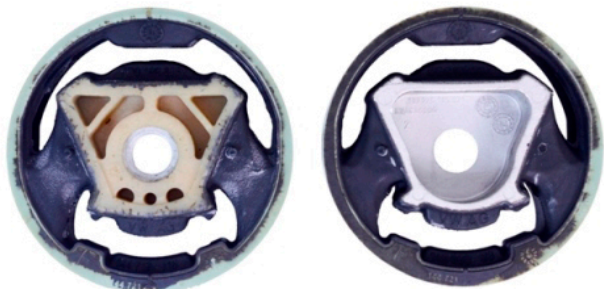

Use PFF85-832 Or PFF85-833 For OEM part number 5Q0198 037 B

In addition to the Road Series parts listed please check the Black Series website for other bushes suitable for this car that may be more suited to Track/Race use.

JACK PAD ADAPTOR

Qty Per Car 1

exc. VAT **£10.95**

Diagram Ref.

inc. VAT **£13.14**

Part No. **PF3-1661**

POWERFLEX HANDLING PACK (2012 -)

Qty Per Car 1

exc. VAT **£203.45**

Diagram Ref.

inc. VAT **£244.14**

Part No. **PF85K-1007**