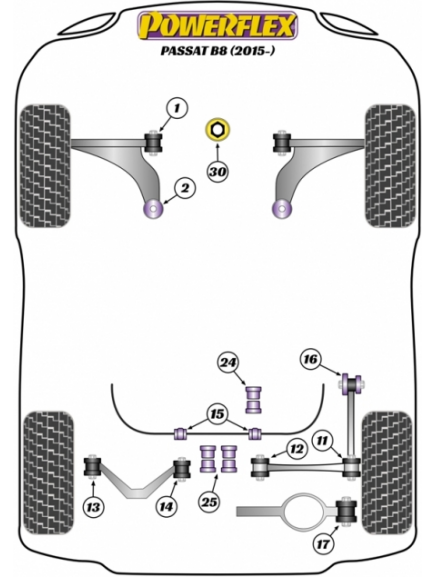

#### Bush Price x Qty Per Car = Pack Price

- PFF85-830 is an insert for OEM part number 5Q0198 037 A.
- PFF85-831 is a complete bush for OEM part number 5Q0198 037 A.
- PFF85-832 is an insert for OEM part number 5Q0198 037 B.
- PFF85-833 is a complete bush for OEM part number 5Q0198 037 B.