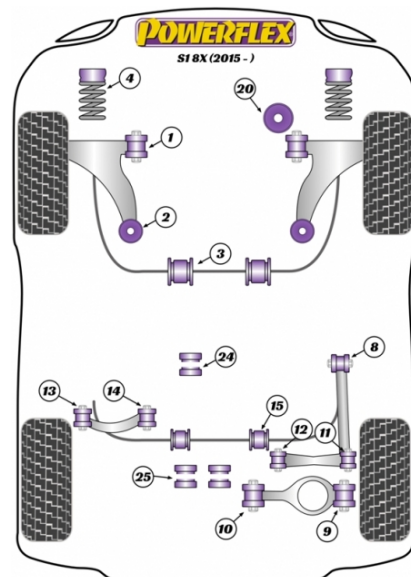

S1 8X (2015 ON)

PRICING INFORMATION

The prices shown on our website are per bush.

To get the total pack price you will need to multiple this price by the number of bushes per vehicle.

Bush Price x Qty Per Car = Pack Price

In addition to the Road Series parts listed please check the Black Series website for other bushes suitable for this car that may be more suited to Track/Race use.

FRONT WISHBONE FRONT BUSH 30MM

Qty Per Car **2**

exc. VAT **£20.45**

Diagram Ref. **1**

inc. VAT **£24.54**

Part No. **PFF85-201**

FRONT WISHBONE FRONT BUSH 30MM

Qty Per Car **2**

exc. VAT **£22.95**

Diagram Ref. **1**

inc. VAT **£27.54**

Part No. **PFF85-201BLK**

FRONT WISHBONE FRONT BUSH 30MM CAMBER ADJUSTABLE

Qty Per Car **2**

exc. VAT **£37.95**

Diagram Ref. **1**

inc. VAT **£45.54**

Part No. **PFF85-201G**