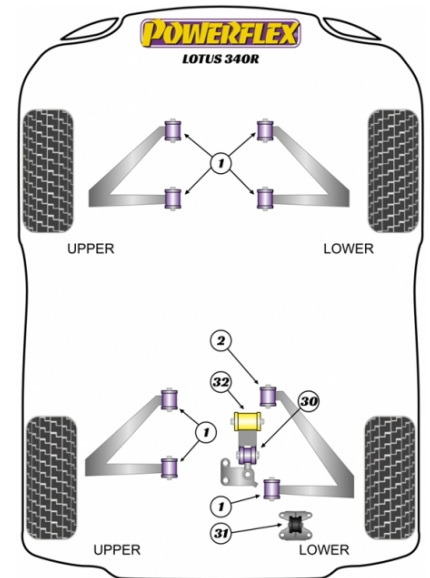

Notes

- THE SAME BUSHES ARE FITTED FRONT AND REAR ON ALL WISHBONES APART FROM THE REAR LOWER FRONT BUSH WHICH USES PF34-202.

In addition to the Road Series parts listed please check the Black Series website for other bushes suitable for this car that may be more suited to Track/Race use.

FRONT AND REAR WISHBONE BUSH

Qty Per Car **14**
exc. VAT **£19.45**

Diagram Ref. **1**
inc. VAT **£23.34**

Part No. **PF34-1001BLK**

FRONT & REAR WISHBONE BUSH

Qty Per Car **14**
exc. VAT **£16.95**

Diagram Ref. **1**
inc. VAT **£20.34**

Part No. **PF34-201**

REAR LOWER WISHBONE FRONT BUSH

Qty Per Car **2**
exc. VAT **£16.95**

Diagram Ref. **2**
inc. VAT **£20.34**

Part No. **PF34-202**

REAR LOWER WISHBONE FRONT BUSH

Qty Per Car **2**
exc. VAT **£21.45**