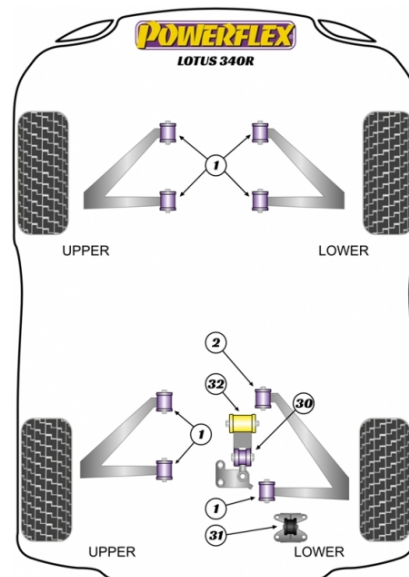

Notes

- THE SAME BUSHES ARE FITTED FRONT AND REAR ON ALL WISHBONES APART FROM THE REAR LOWER FRONT BUSH WHICH USES PF34-202.

In addition to the Road Series parts listed please check the Black Series website for other bushes suitable for this car that may be more suited to Track/Race use.

FRONT & REAR WISHBONE BUSH

Qty Per Car **14**

Diagram Ref. **1**

Part No. **PF34-201**

exc. VAT **£16.95**

inc. VAT **£20.34**

REAR LOWER WISHBONE FRONT BUSH

Qty Per Car **2**

Diagram Ref. **2**

Part No. **PF34-202**

exc. VAT **£16.95**

inc. VAT **£20.34**

UPPER ENGINE MOUNT TORQUE BUSH

Qty Per Car **1**

Diagram Ref. **30**

Part No. **PFR34-230**