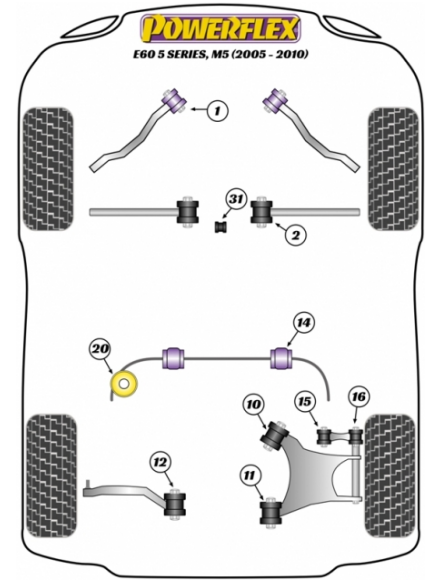

In addition to the Road Series parts listed please check the Black Series website for other bushes suitable for this car that may be more suited to Track/Race use.

FRONT LOWER CONTROL ARM INNER BUSH

Qty Per Car 2

FRONT LOWER CONTROL ARM INNER BUSH

Qty Per Car 2

exc. VAT **£23.45**

Diagram Ref. 2

inc. VAT **£28.14**

Part No. **PFF5-1002BLK**

REAR LOWER ARM FRONT BUSH

Qty Per Car 2

exc. VAT **£25.45**

Diagram Ref. 10

inc. VAT **£30.54**

Part No. **PFR5-710**

REAR LOWER ARM FRONT BUSH

Qty Per Car 2

exc. VAT **£25.45**

Diagram Ref. 10

Diagram Ref. **12**

Part No. **PFR5-712**

exc. VAT **£29.45**

inc. VAT **£35.34**

REAR UPPER ARM INNER BUSH

Qty Per Car **2**

Diagram Ref. **12**

Part No. **PFR5-712BLK**