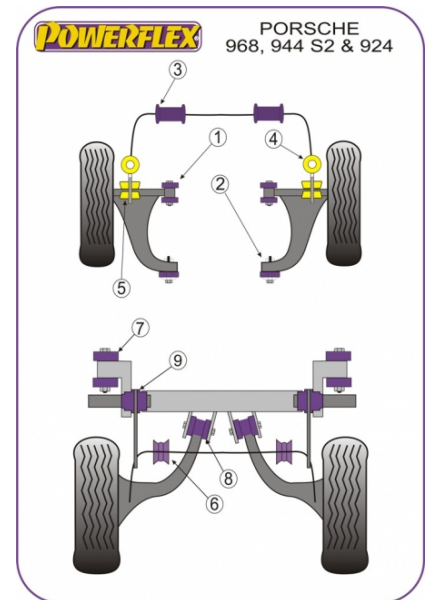

924 AND S (ALL YEARS), 944 (1982 - 1985)

PRICING INFORMATION

The prices shown on our website are per bush.

To get the total pack price you will need to multiple this price by the number of bushes per vehicle.

Bush Price x Qty Per Car = Pack Price

Notes

PFR57-223 fits all 924S and 944 models from 1985 onwards.

Front Anti Roll Bar Bushes, Check the original bush design and select the correct design and bar diameter from the following before ordering.

- PFF57-305-* = Round bush, 35mm outside body diameter and 41mm overall length.
- PFF57-306-* = Round bush, 40mm outside body diameter and 55mm overall length.
- PFF57-209-* = D shaped bush.

PFF57-307 Front Anti Roll Bar Outer Bush fits 924S & 944 models with a alloy bracket which houses the bush & bolts onto the wishbone. For all other models use PFF57-205-* and PFF57-308.

*Check roll bar sizes before ordering.

In addition to the Road Series parts listed please check the Black Series website for other bushes suitable for this car that may be more suited to Track/Race use.

	POWERALIGN CAMBER BOLT KIT (12MM)	Qty Per Car 1	Diagram Ref. N/A	Part No. PFA100-12
	FRONT WISHBONE FRONT BUSH	Qty Per Car 2	Diagram Ref. 1	Part No. PFF85-211
	FRONT WISHBONE REAR BUSH	Qty Per Car 2	Diagram Ref. 2	Part No. PFF85-213
	FRONT ANTI ROLL BAR BUSH 20MM	Qty Per Car 2	Diagram Ref. 3	Part No. PFF57-209-20

Qty Per Car **1**

exc. VAT **£15.74**

Diagram Ref. **N/A**

inc. VAT **£18.89**

Part No. **PFA100-12**

FRONT WISHBONE FRONT BUSH

Qty Per Car **2**

exc. VAT **£18.43**

Diagram Ref. **1**

inc. VAT **£22.12**

Part No. **PFF85-211**

FRONT WISHBONE REAR BUSH

Qty Per Car **2**

exc. VAT **£18.43**

Diagram Ref. **2**

inc. VAT **£22.12**

Part No. **PFF85-213**

FRONT ANTI ROLL BAR BUSH 20MM

Qty Per Car **2**

exc. VAT **£14.96**

Diagram Ref. **3**

inc. VAT **£17.95**

Part No. **PFF57-209-20**