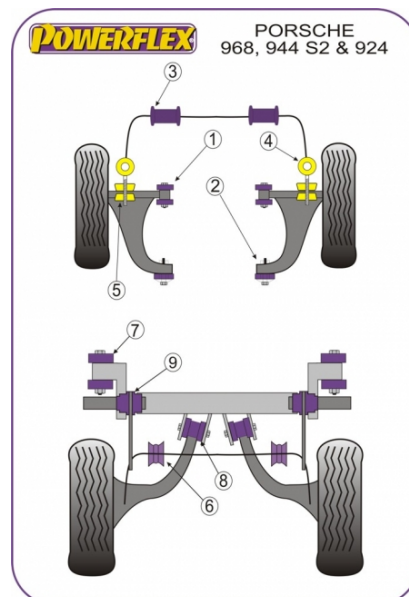

Bush Price x Qty Per Car = Pack Price

Notes

PFR57-223 fits all 924S and 944 models from 1985 onwards.

Front Anti Roll Bar Bushes, Check the original bush design and select the correct design and bar diameter from the following before ordering.

- PFF57-305-* = Round bush, 35mm outside body diameter and 41mm overall length.
- PFF57-306-* = Round bush, 40mm outside body diameter and 55mm overall length.
- PFF57-209-* = D shaped bush.

PFF57-307 Front Anti Roll Bar Outer Bush fits 924S & 944 models with a alloy bracket which houses the bush & bolts onto the wishbone. For all other models use PFF57-205-* and PFF57-308.

	POWERALIGN CAMBER BOLT KIT (12MM)	Qty Per Car 1	Diagram Ref. N/A	Part No. PFA100-12
		exc. VAT £16.95	inc. VAT £20.34	
	FRONT WISHBONE FRONT BUSH	Qty Per Car 2	Diagram Ref. 1	Part No. PFF85-211
		exc. VAT £19.95	inc. VAT £23.94	
	FRONT WISHBONE REAR BUSH	Qty Per Car 2	Diagram Ref. 2	Part No. PFF85-213
		exc. VAT £19.95	inc. VAT £23.94	
	FRONT ANTI ROLL BAR BUSH 20MM	Qty Per Car 2	Diagram Ref. 3	Part No. PFF57-209-20
		exc. VAT £14.95	inc. VAT £17.94	

Diagram Ref. **3**

Part No. **PFF57-209-22**

exc. VAT **£14.95**

inc. VAT **£17.94**

FRONT ANTI ROLL BAR BUSH 23MM

Qty Per Car **2**

Diagram Ref. **3**

Part No. **PFF57-209-23**