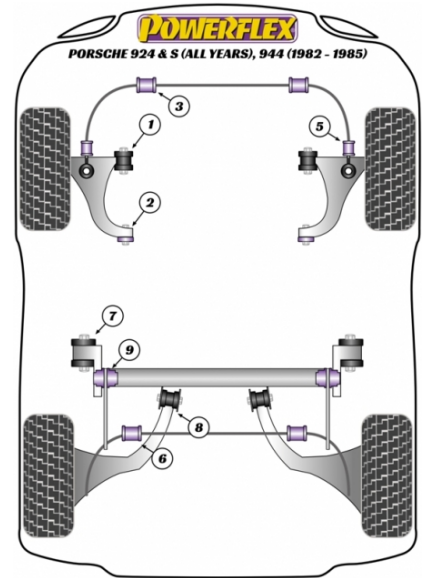

924 AND S (ALL YEARS), 944 (1982 - 1985)

PRICING INFORMATION

The prices shown on our website are per bush.

To get the total pack price you will need to multiple this price by the number of bushes per vehicle.

Bush Price x Qty Per Car = Pack Price

Notes

PFR57-223 fits all 924S and 944 models from 1985 onwards.

Front Anti Roll Bar Bushes, Check the original bush design and select the correct design and bar diameter from the following before ordering.

- PFF57-305-* = Round bush, 35mm outside body diameter and 41mm overall length.
- PFF57-306-* = Round bush, 40mm outside body diameter and 55mm overall length.
- PFF57-209-* = D shaped bush.

PFF57-307 Front Anti Roll Bar Outer Bush fits 924S & 944 models with a alloy bracket which houses the bush & bolts onto the wishbone. For all other models use PFF57-205-* and PFF57-308.

*Check roll bar sizes before ordering.

In addition to the Road Series parts listed please check the Black Series website for other bushes suitable for this car that may be more suited to Track/Race use.

	POWERALIGN CAMBER BOLT KIT (12MM)	Qty Per Car 1	Diagram Ref. N/A	Part No. PFA100-12
	FRONT WISHBONE FRONT BUSH	Qty Per Car 2	Diagram Ref. 1	Part No. PFF85-211
	FRONT WISHBONE REAR BUSH	Qty Per Car 2	Diagram Ref. 2	Part No. PFF85-213
	FRONT ANTI ROLL BAR BUSH 20MM	Qty Per Car 2	Diagram Ref. 3	Part No. PFF57-209-20

exc. VAT **£16.95**

inc. VAT **£20.34**

exc. VAT **£19.95**

inc. VAT **£23.94**

exc. VAT **£19.95**

inc. VAT **£23.94**

exc. VAT **£14.95**

inc. VAT **£17.94**