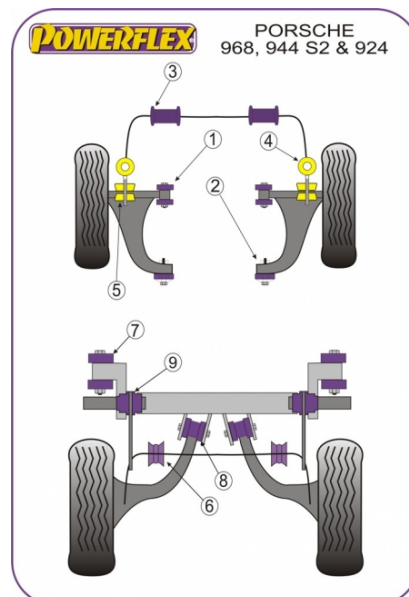

924 AND S (ALL YEARS), 944 (1982 - 1985)

PRICING INFORMATION

The prices shown on our website are per bush.

To get the total pack price you will need to multiple this price by the number of bushes per vehicle.

Bush Price x Qty Per Car = Pack Price

Notes

PFR57-223 fits all 924S and 944 models from 1985 onwards.

Front Anti Roll Bar Bushes, Check the original bush design and select the correct design and bar diameter from the following before ordering.

- PFF57-305-* = Round bush, 35mm outside body diameter and 41mm overall length.
- PFF57-306-* = Round bush, 40mm outside body diameter and 55mm overall length.
- PFF57-209-* = D shaped bush.

PFF57-307 Front Anti Roll Bar Outer Bush fits 924S & 944 models with a alloy bracket which houses the bush & bolts onto the wishbone. For all other models use PFF57-205-* and PFF57-308.

*Check roll bar sizes before ordering.

In addition to the Road Series parts listed please check the Black Series website for other bushes suitable for this car that may be more suited to Track/Race use.

	POWERALIGN CAMBER BOLT KIT (12MM)	Qty Per Car 1	Diagram Ref. N/A	Part No. PFA100-12
		exc. VAT £16.95	inc. VAT £20.34	
	FRONT WISHBONE FRONT BUSH	Qty Per Car 2	Diagram Ref. 1	Part No. PFF85-211
		exc. VAT £19.95	inc. VAT £23.94	
	FRONT WISHBONE REAR BUSH	Qty Per Car 2	Diagram Ref. 2	Part No. PFF85-213
		exc. VAT £19.95	inc. VAT £23.94	
	FRONT ANTI ROLL BAR BUSH 20MM	Qty Per Car 2	Diagram Ref. 3	Part No. PFF57-209-20
		exc. VAT £14.95	inc. VAT £17.94