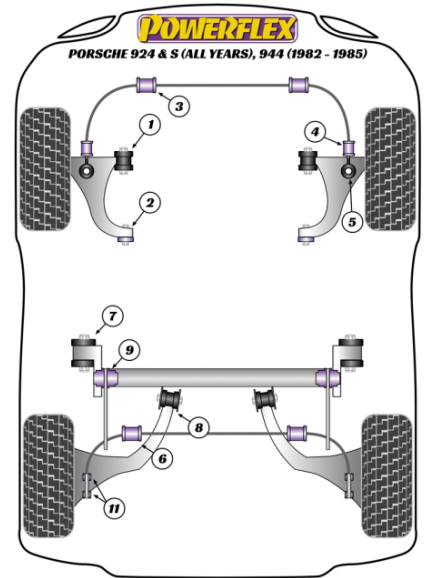

924 AND S (ALL YEARS), 944 (1982 - 1985)

PRICING INFORMATION

The prices shown on our website are per bush.

To get the total pack price you will need to multiple this price by the number of bushes per vehicle.

Bush Price x Qty Per Car = Pack Price

- PFR57-223 fits all 924S and 944 models from 1985 onwards. Front Anti Roll Bar Bushes, Check the original bush design and select the correct design and bar diameter from the following before ordering.

- PFF57-305-* = Round bush, 35mm outside body diameter and 41mm overall length.
- PFF57-306-* = Round bush, 40mm outside body diameter and 55mm overall length.
- PFF57-209-* = D shaped bush.

PFF57-307 Front Anti Roll Bar Outer Bush fits 924S & 944 models with an alloy bracket which houses the bush & bolts onto the wishbone. For all other models use PFF57-205-* and PFF57-308.

*Check roll bar sizes before ordering.

In addition to the Road Series parts listed please check the Black Series website for other bushes suitable for this car that may be more suited to Track/Race use.

POWERALIGN WHEEL MOUNTING GUIDE PIN

Qty Per Car **1**

Diagram Ref.

Part No. **PF99-514-15**

exc. VAT **£25.35**

inc. VAT **£30.42**

POWERALIGN CAMBER BOLT KIT (12MM X 60MM)

Qty Per Car **1**

Diagram Ref.

Part No. **PFA100-12**

exc. VAT **£22.75**

inc. VAT **£27.30**

FRONT WISHBONE INNER BUSH

Qty Per Car **2**

Diagram Ref. **1**

Part No. **PFF85-211**

exc. VAT **£28.05**

inc. VAT **£33.66**

FRONT WISHBONE INNER BUSH

Qty Per Car **2**

Diagram Ref. **1**

Part No. **PFF85-211BLK**

exc. VAT **£30.85**

inc. VAT **£37.02**

FRONT WISHBONE INNER BUSH

Qty Per Car **2**

Diagram Ref. **1**

Part No. **PFF85-211H**

exc. VAT **£28.05**

inc. VAT **£33.66**