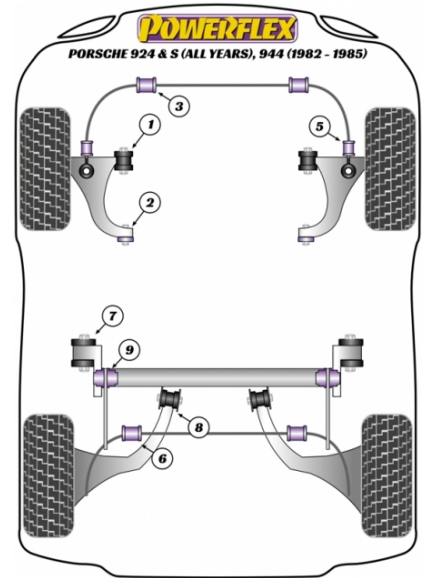

Bush Price x Qty Per Car = Pack Price

Notes

PFR57-223 fits all 924S and 944 models from 1985 onwards.

Front Anti Roll Bar Bushes, Check the original bush design and select the correct design and bar diameter from the following before ordering.

- PFF57-305-* = Round bush, 35mm outside body diameter and 41mm overall length.
- PFF57-306-* = Round bush, 40mm outside body diameter and 55mm overall length.
- PFF57-209-* = D shaped bush.

PFF57-307 Front Anti Roll Bar Outer Bush fits 924S & 944 models with a alloy bracket which houses the bush & bolts onto the wishbone. For all other models use PFF57-205-* and PFF57-308.

	POWERALIGN CAMBER BOLT KIT (12MM)	Qty Per Car 1	Diagram Ref. N/A	Part No. PFA100-12
	FRONT WISHBONE FRONT BUSH	Qty Per Car 2	Diagram Ref. 1	Part No. PFF85-211
	FRONT WISHBONE REAR BUSH	Qty Per Car 2	Diagram Ref. 2	Part No. PFF85-213
	FRONT ANTI ROLL BAR BUSH 20MM	Qty Per Car 2	Diagram Ref. 3	Part No. PFF57-209-20