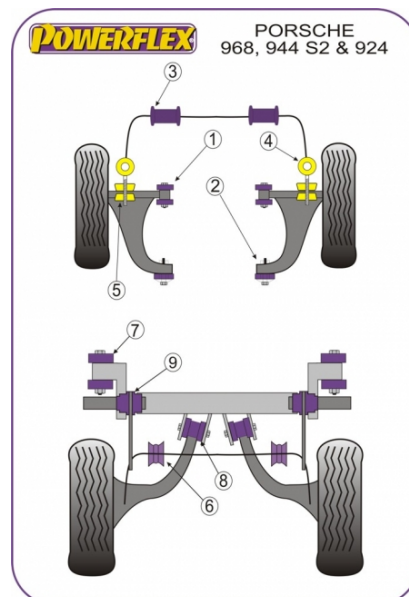

Bush Price x Qty Per Car = Pack Price

Notes

PFR57-223 fits all 924S and 944 models from 1985 onwards.

Front Anti Roll Bar Bushes, Check the original bush design and select the correct design and bar diameter from the following before ordering.

- PFF57-305-* = Round bush, 35mm outside body diameter and 41mm overall length.
- PFF57-306-* = Round bush, 40mm outside body diameter and 55mm overall length.
- PFF57-209-* = D shaped bush.

PFF57-307 Front Anti Roll Bar Outer Bush fits 924S & 944 models with a alloy bracket which houses the bush & bolts onto the wishbone. For all other models use PFF57-205-* and PFF57-308.

	POWERALIGN CAMBER BOLT KIT (12MM)	Qty Per Car 1	Diagram Ref. N/A	Part No. PFA100-12
	FRONT WISHBONE FRONT BUSH	Qty Per Car 2	Diagram Ref. 1	Part No. PFF85-211
	FRONT WISHBONE REAR BUSH	Qty Per Car 2	Diagram Ref. 2	Part No. PFF85-213
	FRONT ANTI ROLL BAR BUSH 20MM	Qty Per Car 2	Diagram Ref. 3	Part No. PFF57-209-20

Diagram Ref. **3**

Part No. **PFF57-209-22**

exc. VAT **£14.96**

inc. VAT **£17.95**

FRONT ANTI ROLL BAR BUSH 23MM

Qty Per Car **2**

Diagram Ref. **3**

Part No. **PFF57-209-23**