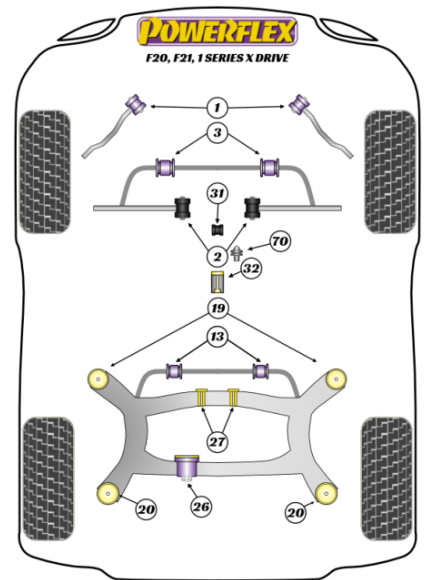

F20, F21 XDRIVE (2011 - 2019)

PRICING INFORMATION

The prices shown on our website are per bush.

To get the total pack price you will need to multiple this price by the number of bushes per vehicle.

Bush Price x Qty Per Car = Pack Price

- PFR5-1920 and PFR5-1921 are inserts to be used with the original bushes
- PFR5-420 and PFR5-422 are complete bushes and used to replace the original bushes
- PFR5-1220 increase anti-squat to that of the M series, for std location of the subframe front mount use PFR5-420
- PFR5-422P complements PFR5-1220
- PFF5-4632 fits all manual cars before November 2014
- PFF5-470 fits manual transmission only
- PFF5-1932 fits manual transmission only

In addition to the Road Series parts listed please check the Black Series website for other bushes suitable for this car that may be more suited to Track/Race use.

UNIVERSAL EXHAUST MOUNT

Qty Per Car **1**

exc. VAT **£12.90**

Diagram Ref.

inc. VAT **£15.48**

Part No. **EXH032**

JACK PAD ADAPTOR

Qty Per Car **1**

exc. VAT **£18.85**

Diagram Ref.

inc. VAT **£22.62**

Part No. **PFF5-4660**

POWERALIGN WHEEL MOUNTING GUIDE PIN

Qty Per Car **1**

exc. VAT **£25.35**

Diagram Ref.

inc. VAT **£30.42**

Part No. **PFF9-514-125**

FRONT RADIUS ARM TO CHASSIS BUSH

Qty Per Car **2**

exc. VAT **£75.55**

Diagram Ref. **1**

inc. VAT **£90.66**

Part No. **PFF5-4101**

FRONT RADIUS ARM TO CHASSIS BUSH

Qty Per Car **2**

exc. VAT **£75.55**

Diagram Ref. **1**

inc. VAT **£90.66**

Part No. **PFF5-4101BLK**

FRONT CONTROL ARM TO CHASSIS BUSH

Qty Per Car **2**

exc. VAT **£38.30**

Diagram Ref. **2**

inc. VAT **£45.96**

Part No. **PFF5-4102**

FRONT CONTROL ARM TO CHASSIS BUSH

Qty Per Car **2**

exc. VAT **£38.30**

Diagram Ref. **2**

inc. VAT **£45.96**

Part No. **PFF5-4102BLK**