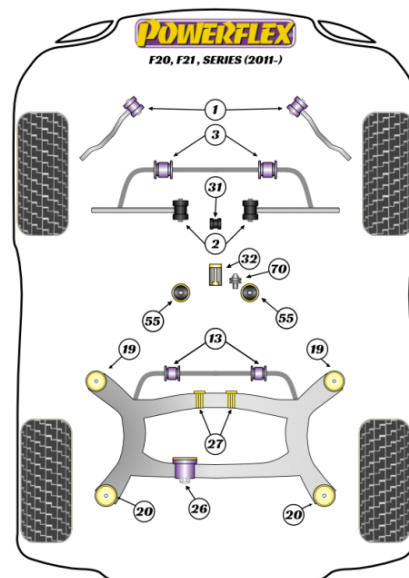

F20, F21 RWD (2011 - 2019)

PRICING INFORMATION

The prices shown on our website are per bush.

To get the total pack price you will need to multiple this price by the number of bushes per vehicle.

Bush Price x Qty Per Car = Pack Price

- PFR5-1920 and PFR5-1921 are inserts to be used with the original bushes
- PFR5-420 and PFR5-422 are complete bushes and used to replace the original bushes
- PFR5-1220 increase anti-squat to that of the M series, for std location of the subframe front mount use PFR5-420
- PFR5-422P complements PFR5-1220
- PFF5-4632 fits all manual cars before November 2014
- PFF5-470 fits manual transmission only
- PFF5-1932 fits manual transmission only

In addition to the Road Series parts listed please check the Black Series website for other bushes suitable for this car that may be more suited to Track/Race use.

UNIVERSAL EXHAUST MOUNT

Qty Per Car **1**

exc. VAT **£12.90**

Diagram Ref.

inc. VAT **£15.48**

Part No. **EXH032**

JACK PAD ADAPTOR

Qty Per Car **1**

exc. VAT **£18.85**

Diagram Ref.

inc. VAT **£22.62**

Part No. **PF5-4660**

POWERFLEX HANDLING PACK

Qty Per Car **1**

exc. VAT **£375.25**

Diagram Ref.

inc. VAT **£450.30**

Part No. **PF5K-1010**

POWERALIGN WHEEL MOUNTING GUIDE PIN

Qty Per Car **1**

exc. VAT **£25.35**

Diagram Ref.

inc. VAT **£30.42**

Part No. **PF99-514-125**

RIDE HEIGHT ADJUSTER SHIM

Qty Per Car **1**

exc. VAT **£24.80**

Diagram Ref.

inc. VAT **£29.76**

Part No. **PFR5-427**

RIDE HEIGHT ADJUSTER SHIM

Qty Per Car **1**

exc. VAT **£24.80**

Diagram Ref.

inc. VAT **£29.76**

Part No. **PFR5-427BLK**

FRONT RADIUS ARM TO CHASSIS BUSH

Qty Per Car **2**

exc. VAT **£67.45**

Diagram Ref. **1**

inc. VAT **£80.94**

Part No. **PFF5-1901**